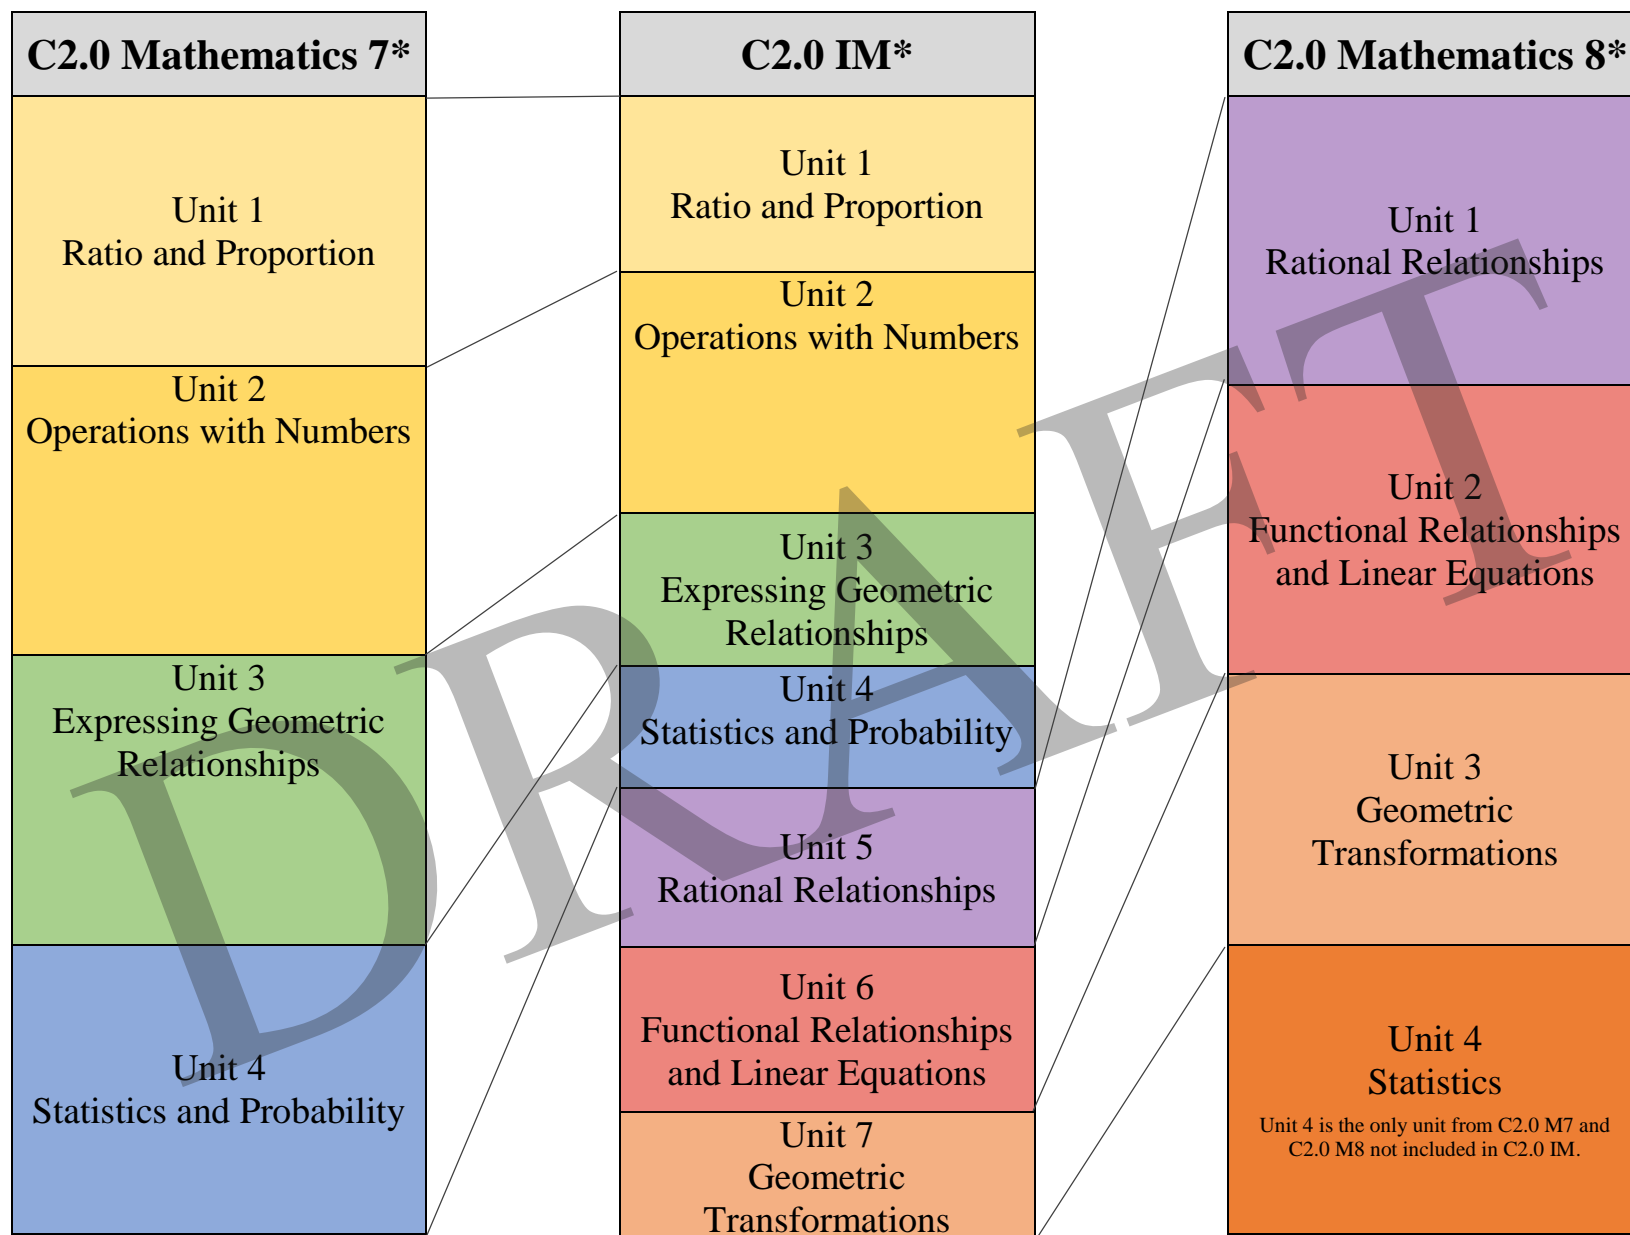

C2.0 Mathematics 7 / C2.0 IM / C2.0 Mathematics 8 Unit Structure and Course Comparison

*Students who take C2.0 IM and C2.0 Algebra 1 will complete all of the Grade 7, Grade 8, and Algebra 1 Maryland College and Career Readiness Standards. Students who take C2.0 Mathematics 7 will complete the Grade 7 Maryland College and Career Readiness Standards; students who take C2.0 Mathematics 8 will complete the Grade 8 Maryland College and Career Readiness Standards.