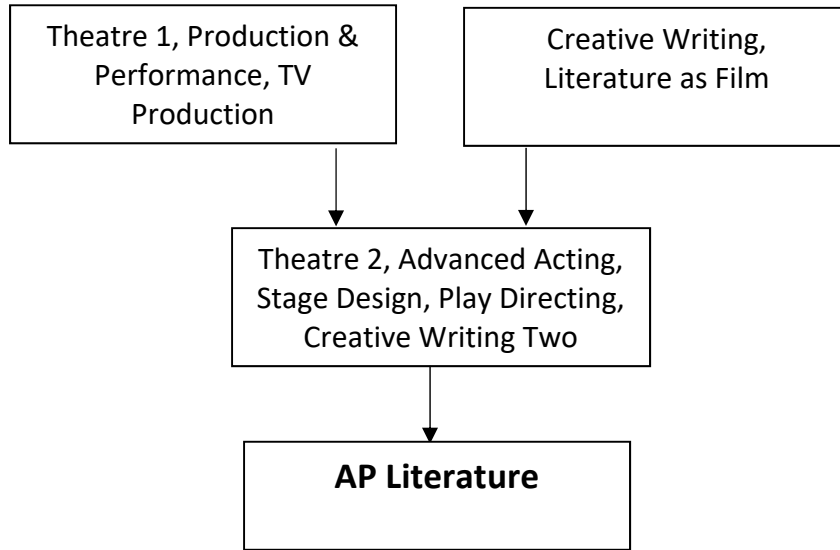

## Certificate in Advanced Arts – Creative and Performing Arts

### Requirements for program completion:

- At least **3** Creative and/or Performing Arts Courses Including:
- At least **two Level 1** and/or **Level 2** elective courses from the selection above
- Participation in **Midnight Players, Shakespeare Club,** and/or **Literary Magazine**
- **AP Literature**
- **AP Exam Completion**