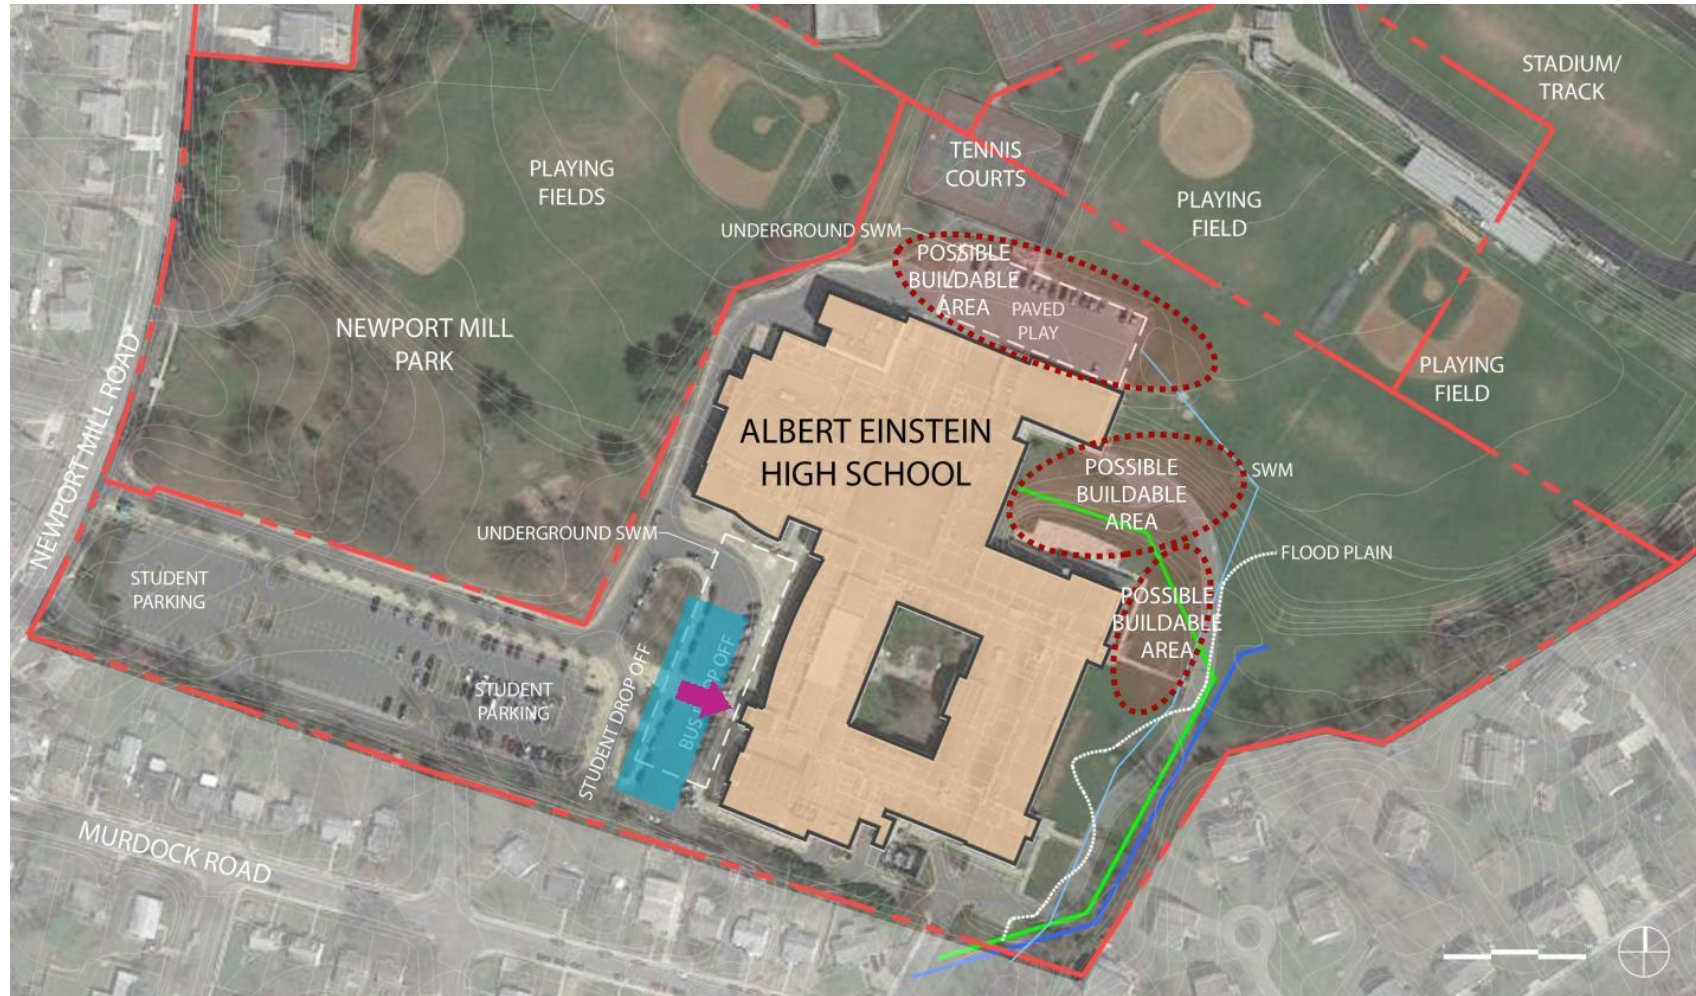

Einstein High School

Existing Site Plan