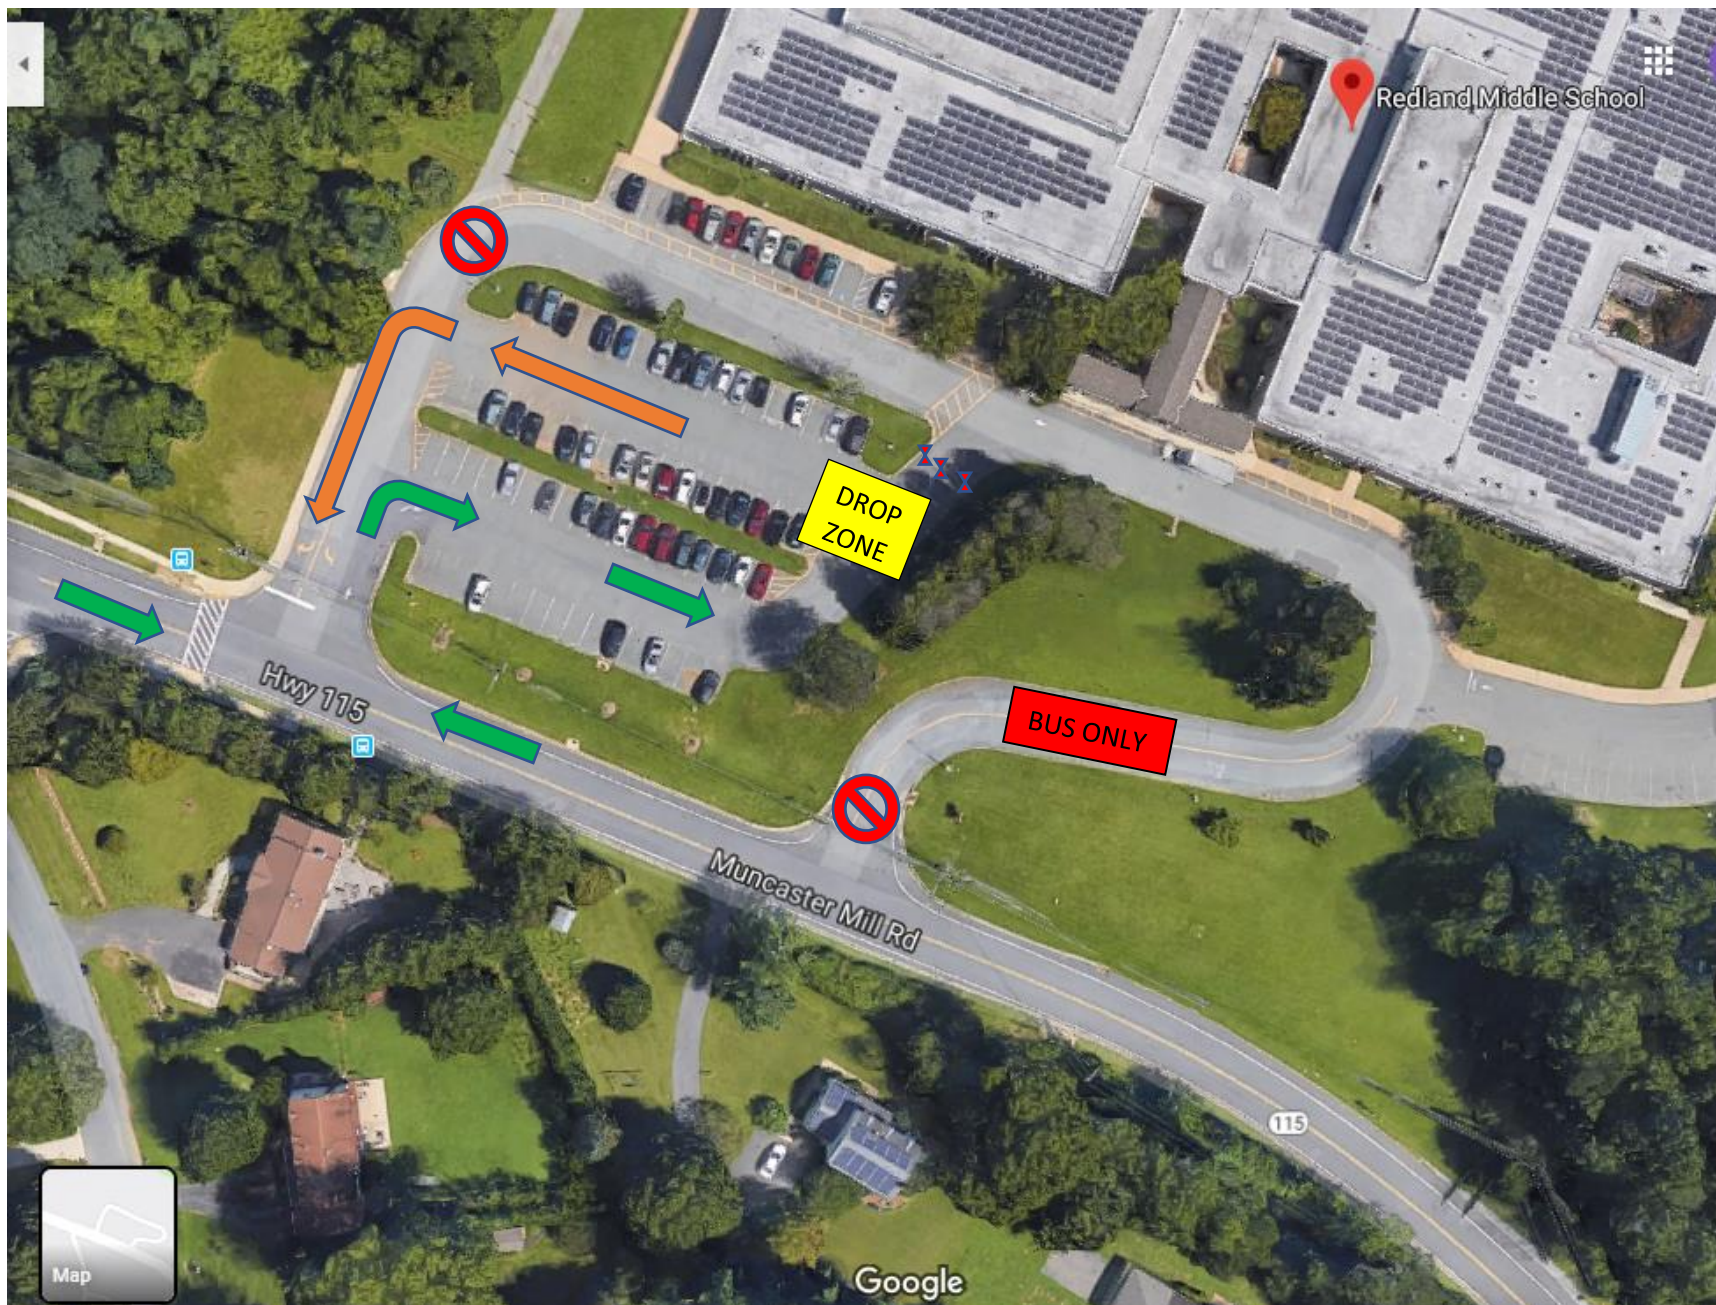

# Redland Middle School – Car Rider Drop-Off and Pick-Up Map – 2019-2020

Red – Bus Only Areas

Green – Entrance Area

Orange – Exit Area