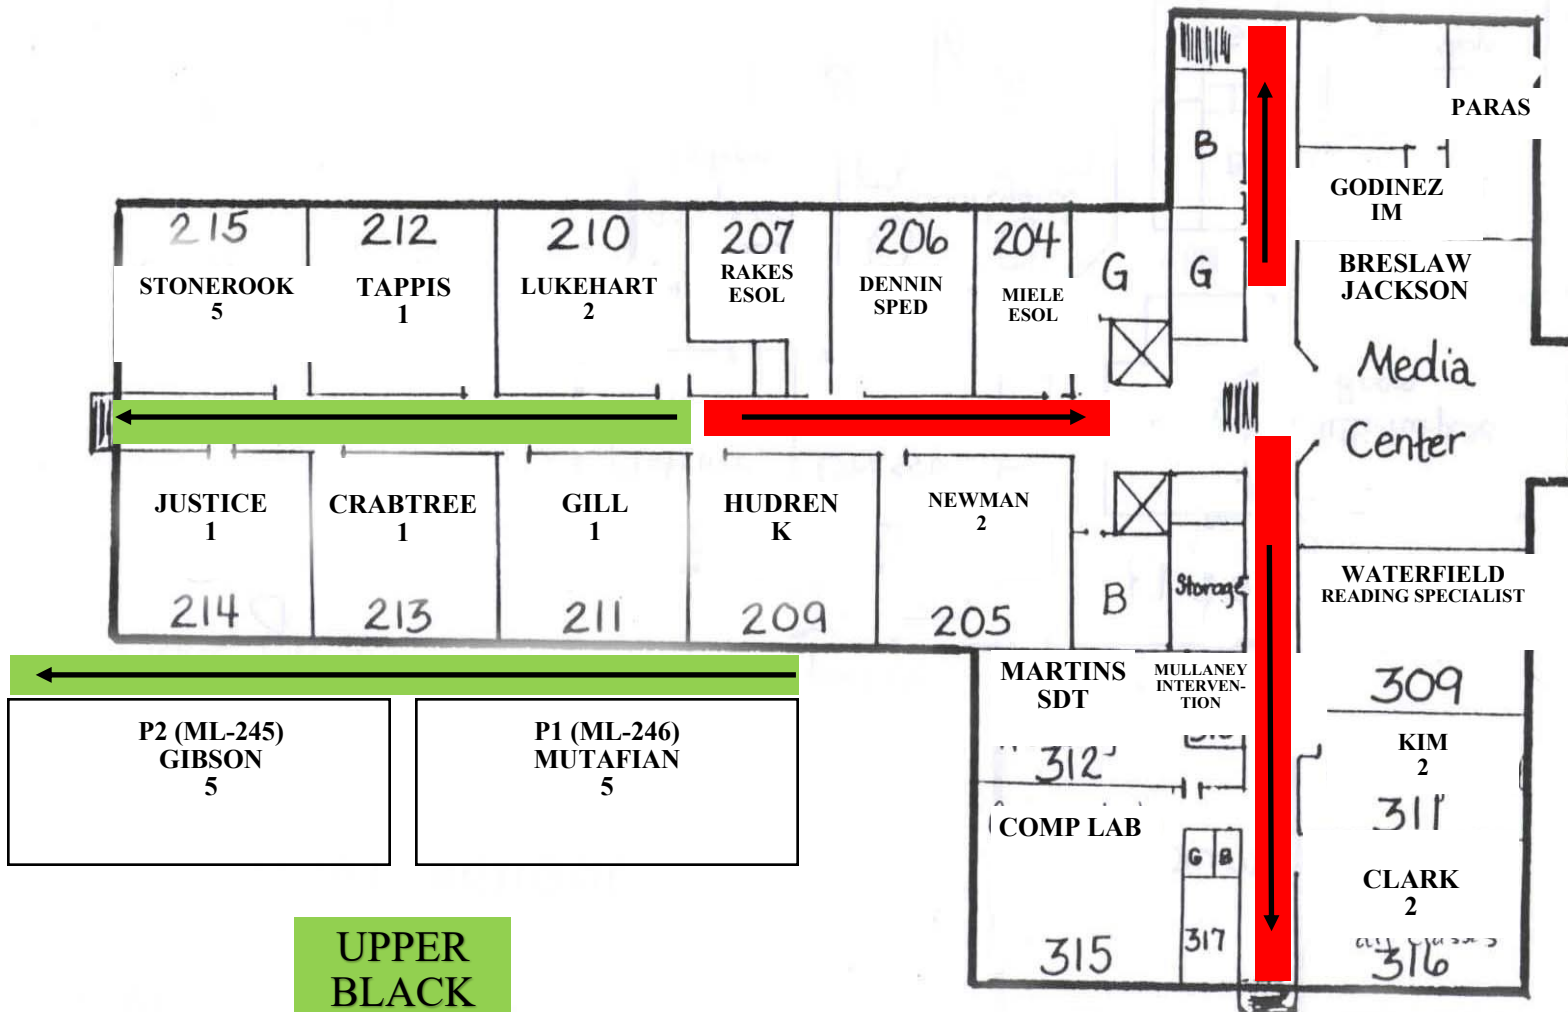

## SCHOOL MAP 2018-2019

Seaman, Bryant and Clayton will exit out the back near the K playground and walk up by the 4th grade portables. Classes will continue to walk to staff parking lot.

UPPER  
BLACK  
TOP

STAFF  
LOT

**STAFF LOT**

**UPPER BLACK TOP**