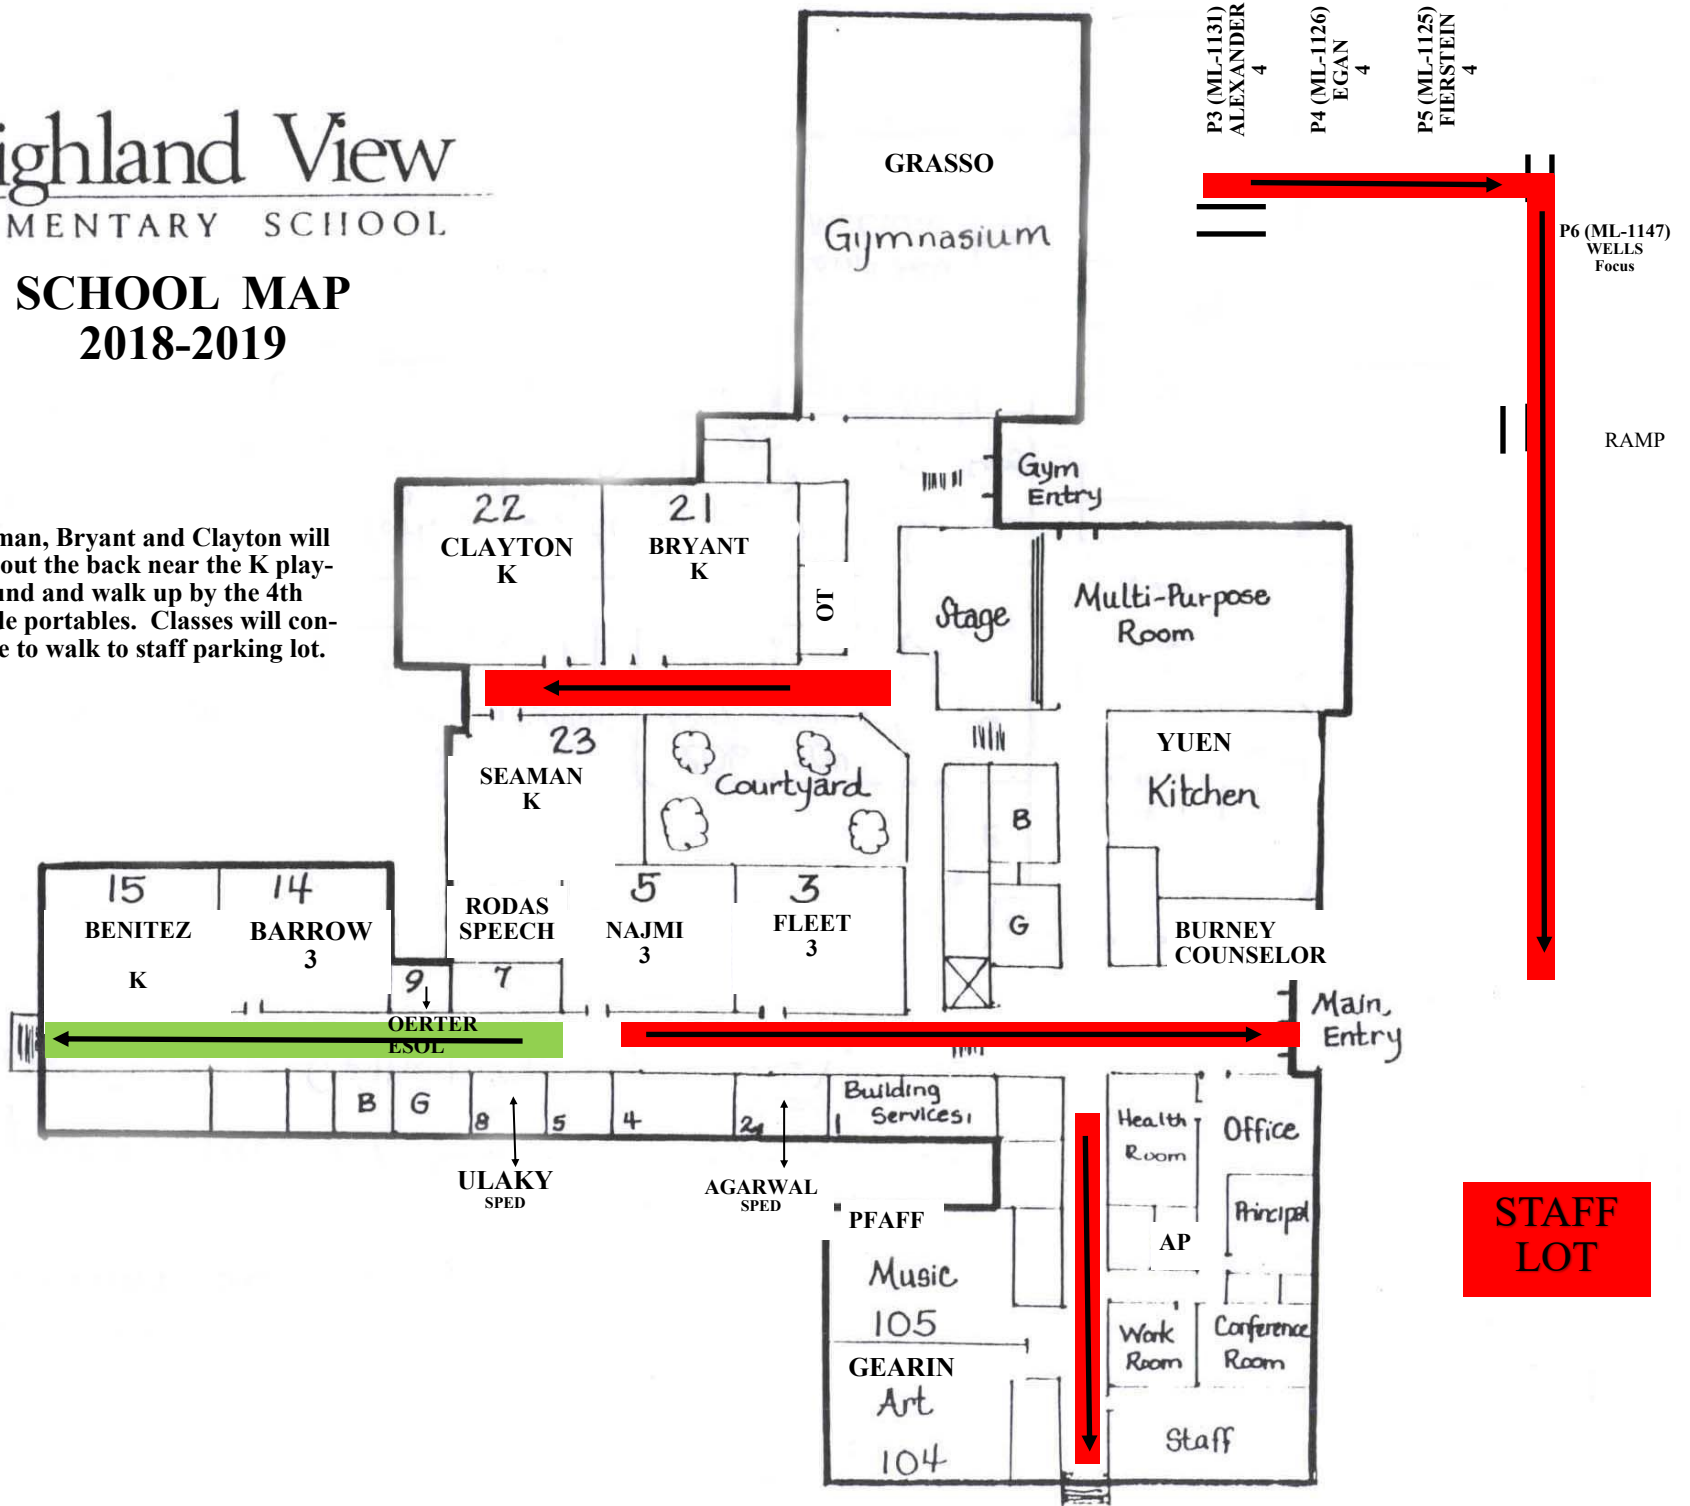

# Highland View

ELEMENTARY SCHOOL

## SCHOOL MAP 2018-2019

Seaman, Bryant and Clayton will exit out the back near the K playground and walk up by the 4th grade portables. Classes will continue to walk to staff parking lot.

UPPER  
BLACK  
TOP

STAFF  
LOT

**STAFF LOT**

**UPPER BLACK TOP**