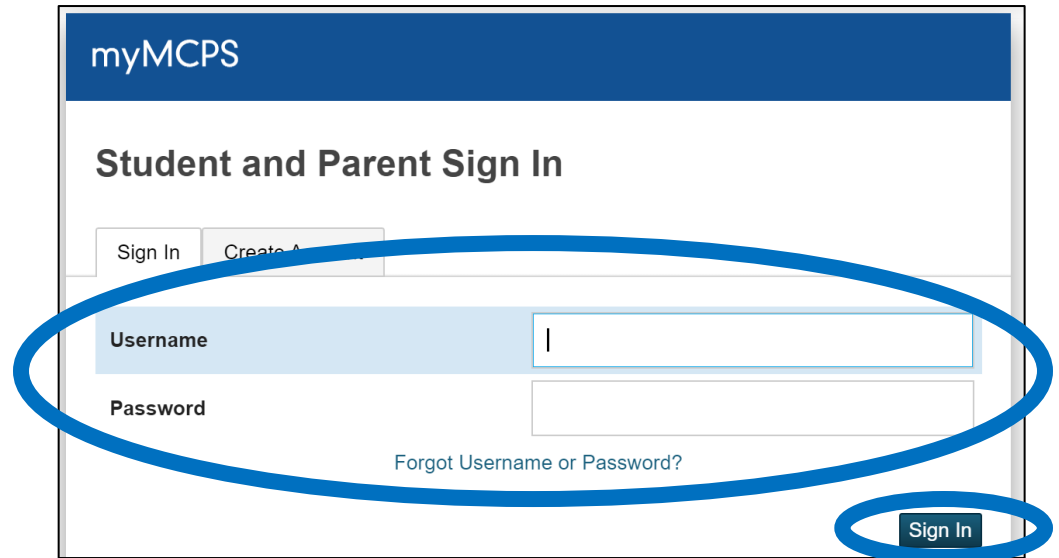

# How to Check Student Service Learning (SSL) Hours on MyMCPS Portal

- Step 1:** Navigate to <https://portal.mcpsmd.org/public/>
- Step 2:** Enter your username and password, and click Sign In.

- Step 3:** Click Grade History from the left-hand navigation, and the student's SSL hours will be displayed.