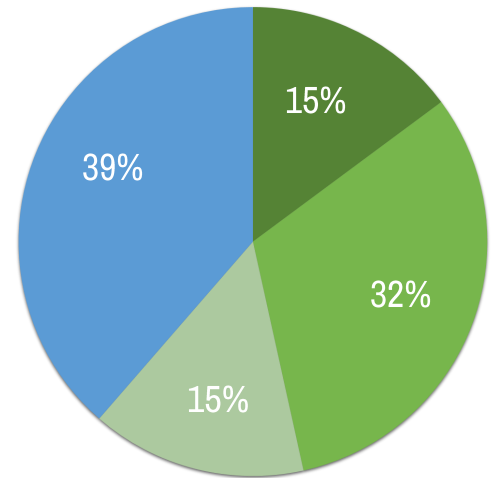

MCPS SCHOOLS WITH—

- GEM STATUS
- SAVINGS GREATER THAN 5%
- SAVINGS UP TO 5%
- NO SAVINGS

ELEMENTARY SCHOOLS

Bannockburn Elementary School
Belmont Elementary School
Bradley Hills Elementary School
Brooke Grove Elementary School
Brookhaven Elementary School
Brown Station Elementary School
Candlewood Elementary School
Clarksburg Elementary School
Cloverly Elementary School
College Gardens Elementary School
Capt. James Daly Elementary School
William Gibbs, Jr. Elementary School

Glen Haven Elementary School
Highland Elementary School
Jones Lane Elementary School
Kensington Parkwood Elem. School
Little Bennett Elementary School
Luxmanor Elementary School
Maryvale Elementary School
Mill Creek Towne Elementary School
Monocacy Elementary School
New Hampshire Estates Elem. School
Oakland Terrace Elementary School
Olney Elementary School

Rock View Elementary School
Lois P. Rockwell Elementary School
Carl Sandburg Learning Center
Sequoyah Elementary School
Sligo Creek Elementary School
Somerset Elementary School
South Lake Elementary School
Stone Mill Elementary School
Strathmore Elementary School
Travilah Elementary School
Weller Road Elementary School

MIDDLE SCHOOLS

Argyle Middle School
John T. Baker Middle School
Cabin John Middle School
Eastern Middle School
Robert Frost Middle School
Lakelands Park Middle School
Montgomery Village Middle School

Redland Middle School
Ridgeview Middle School
Silver Creek Middle School
Silver Spring Int'l Middle School
Hallie Wells Middle School
Earle B. Wood Middle School

HIGH SCHOOLS

Bethesda-Chevy Chase High School
James Hubert Blake High School
Winston Churchill High School
Damascus High School
John F. Kennedy High School
Springbrook High School
Watkins Mill High School
Thomas S. Wootton High School