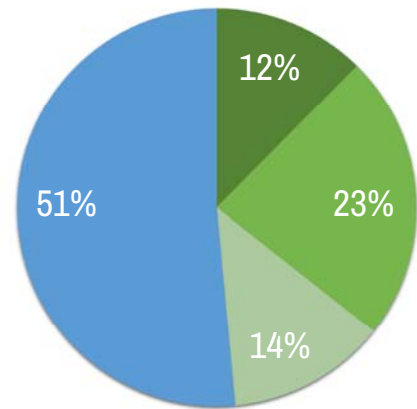

MCPS SCHOOLS WITH—

- GEM STATUS
- SAVINGS GREATER THAN 5%
- SAVINGS UP TO 5%
- NO SAVINGS

ELEMENTARY SCHOOLS

Arcola Elementary School	Cloverly Elementary School	Lois P. Rockwell Elementary School
Ashburton Elementary School	Cold Spring Elementary School	Sligo Creek Elementary School
Beverly Farms Elementary School	Glenallan Elementary School	Somerset Elementary School
Bradley Hills Elementary School	Goshen Elementary School	South Lake Elementary School
Brooke Grove Elementary School	Jones Lane Elementary School	Stone Mill Elementary School
Brown Station Elementary School	Monocacy Elementary School	Strathmore Elementary School
Candlewood Elementary School	Pine Crest Elementary School	Wayside Elementary School
Chevy Chase Elementary School	Piney Branch Elementary School	

MIDDLE SCHOOLS

Argyle Middle School	Rosa M. Parks Middle School
Cabin John Middle School	Redland Middle School
Eastern Middle School	Ridgeview Middle School
Forest Oak Middle School	Rocky Hill Middle School
Lakelands Park Middle School	Silver Spring Int'l Middle School
Montgomery Village Middle School	Tilden Middle School
Neelsville Middle School	Hallie Wells Middle School
Newport Mill Middle School	Westland Middle School

HIGH SCHOOLS

Montgomery Blair High School
Clarksburg High School
Damascus High School
John F. Kennedy High School
Col. Zadok Magruder High School
Watkins Mill High School
Thomas S. Wootton High School