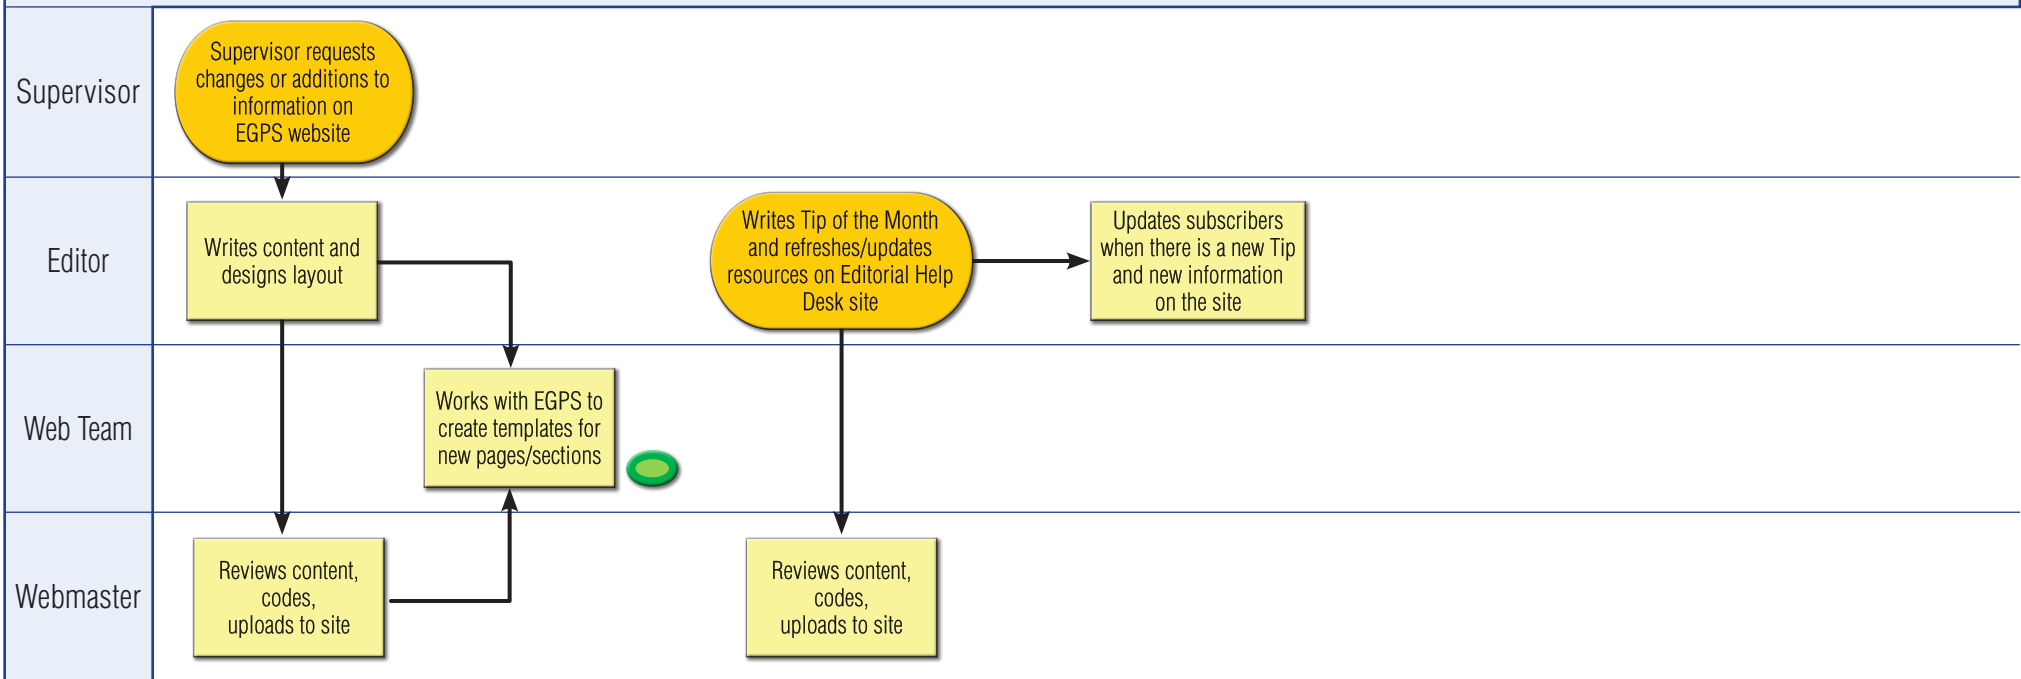

Workflow for Editorial Help Desk—Website

January 2015

 Subprocess—Denotes tasks conducted by other department(s)