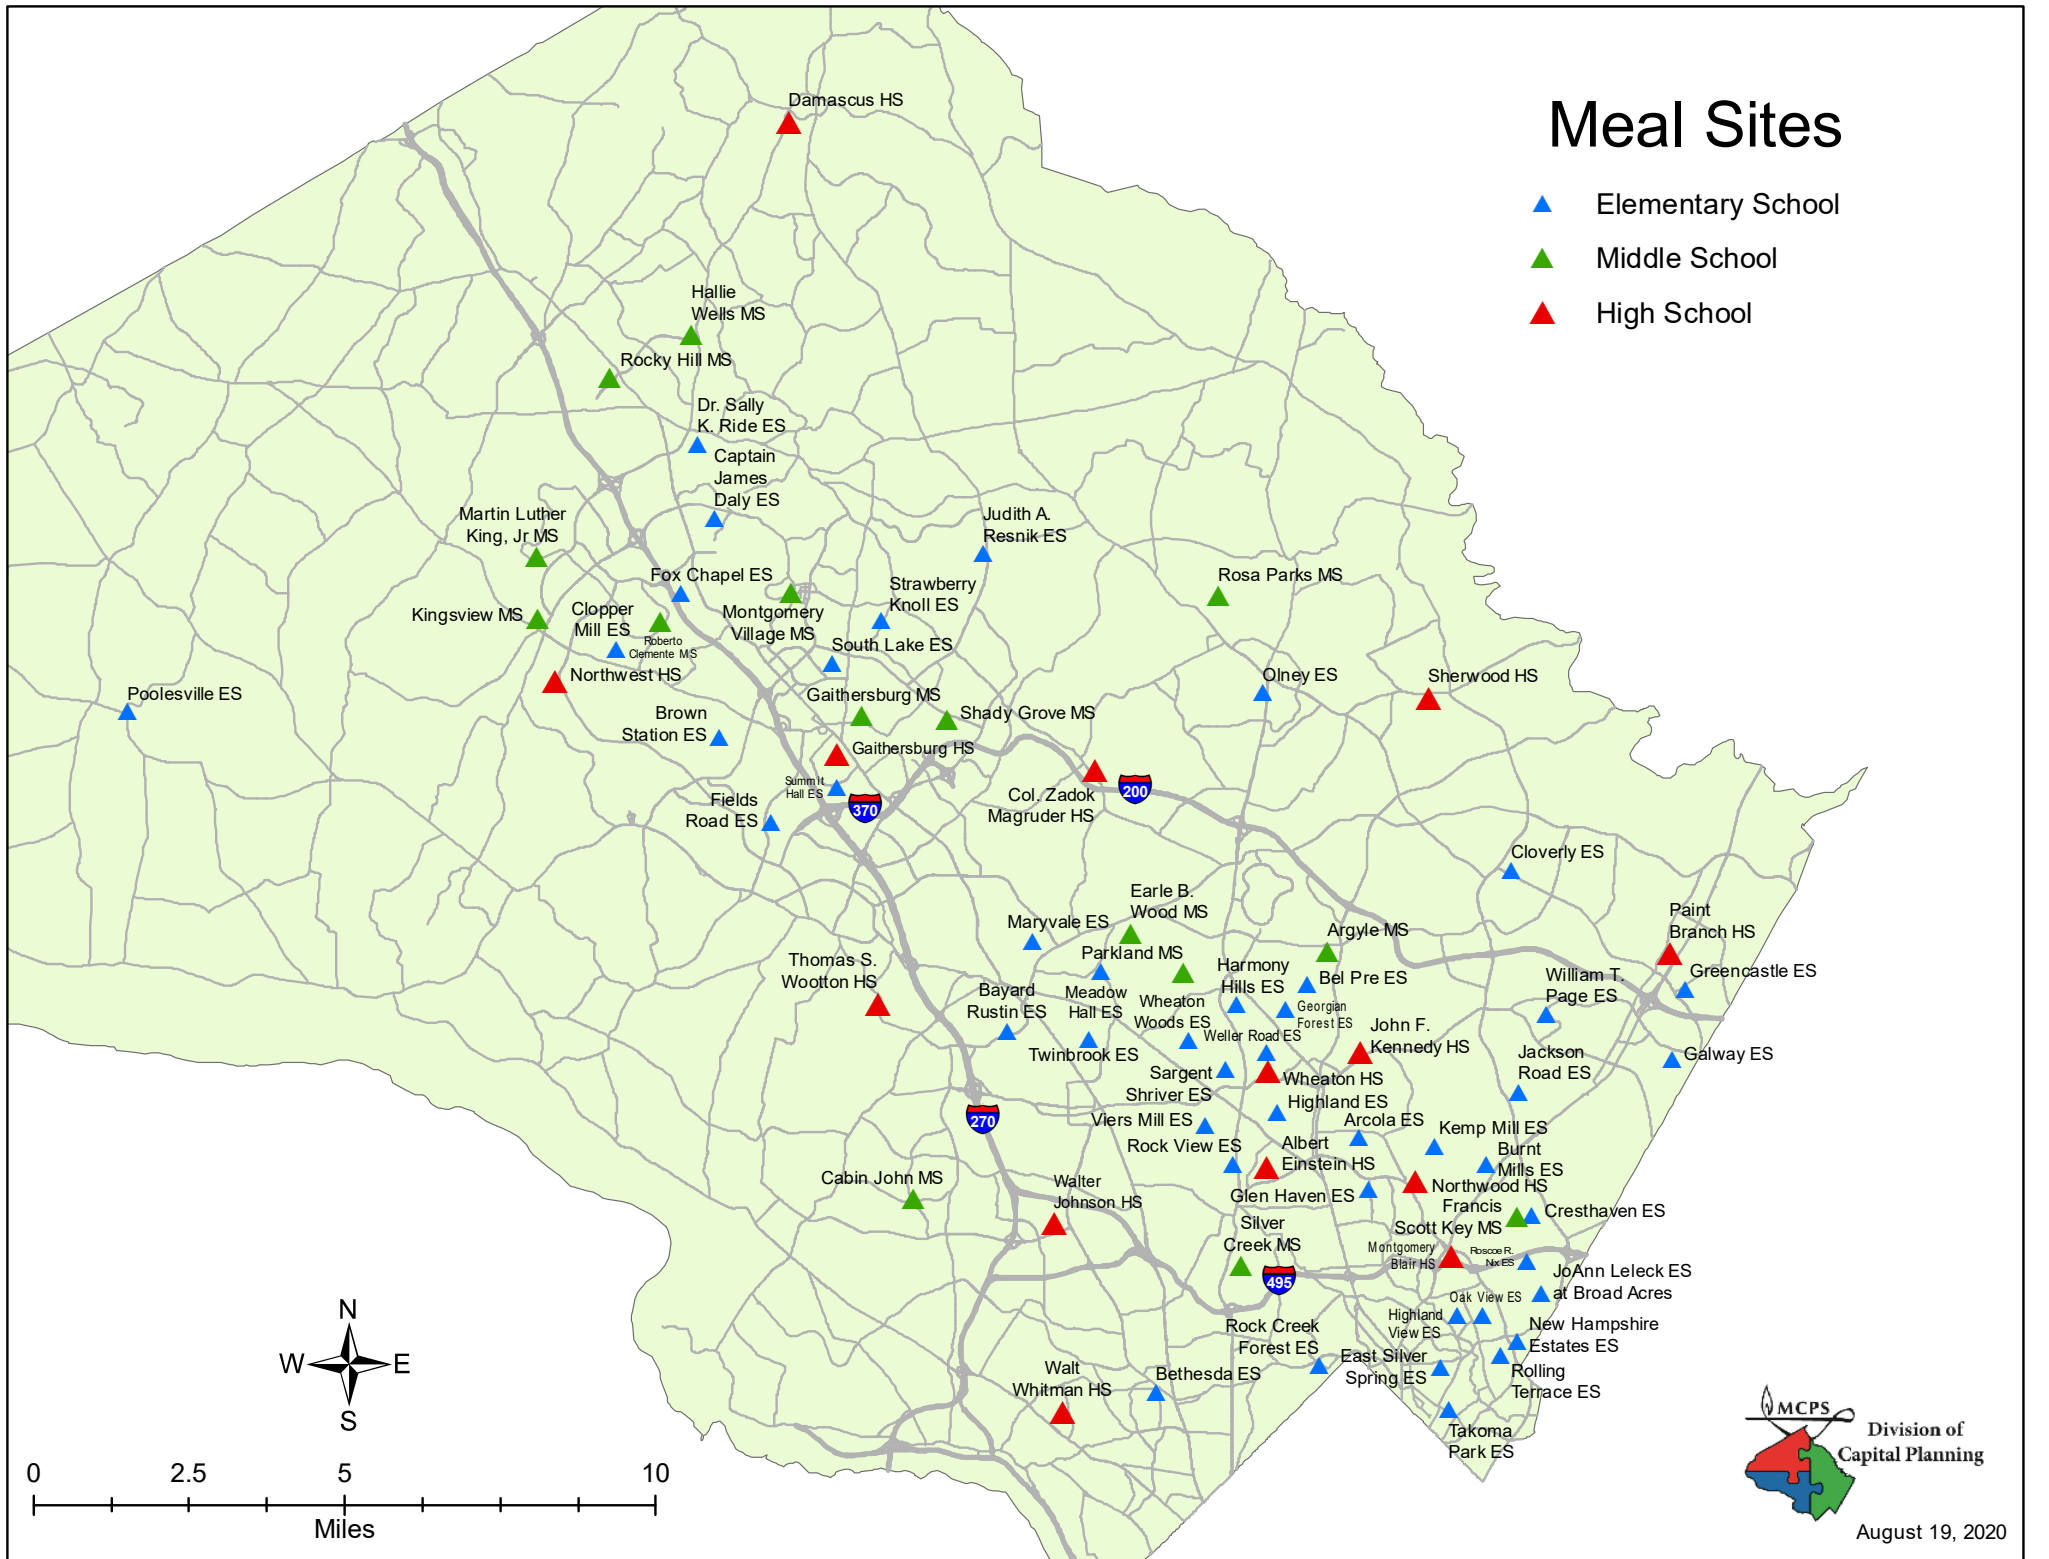

Meal Sites

- ▲ Elementary School
- ▲ Middle School
- ▲ High School

Damascus HS

Hallie Wells MS

Rocky Hill MS

Dr. Sally K. Ride ES

Captain James Daly ES

Martin Luther King, Jr MS

Poolesville ES

Northwest HS

Gaithersburg MS

Shady Grove MS

Olney ES

Sherwood HS

Brown Station ES

Gaithersburg HS

Rolling Terrace ES

Takoma Park ES

August 19, 2020