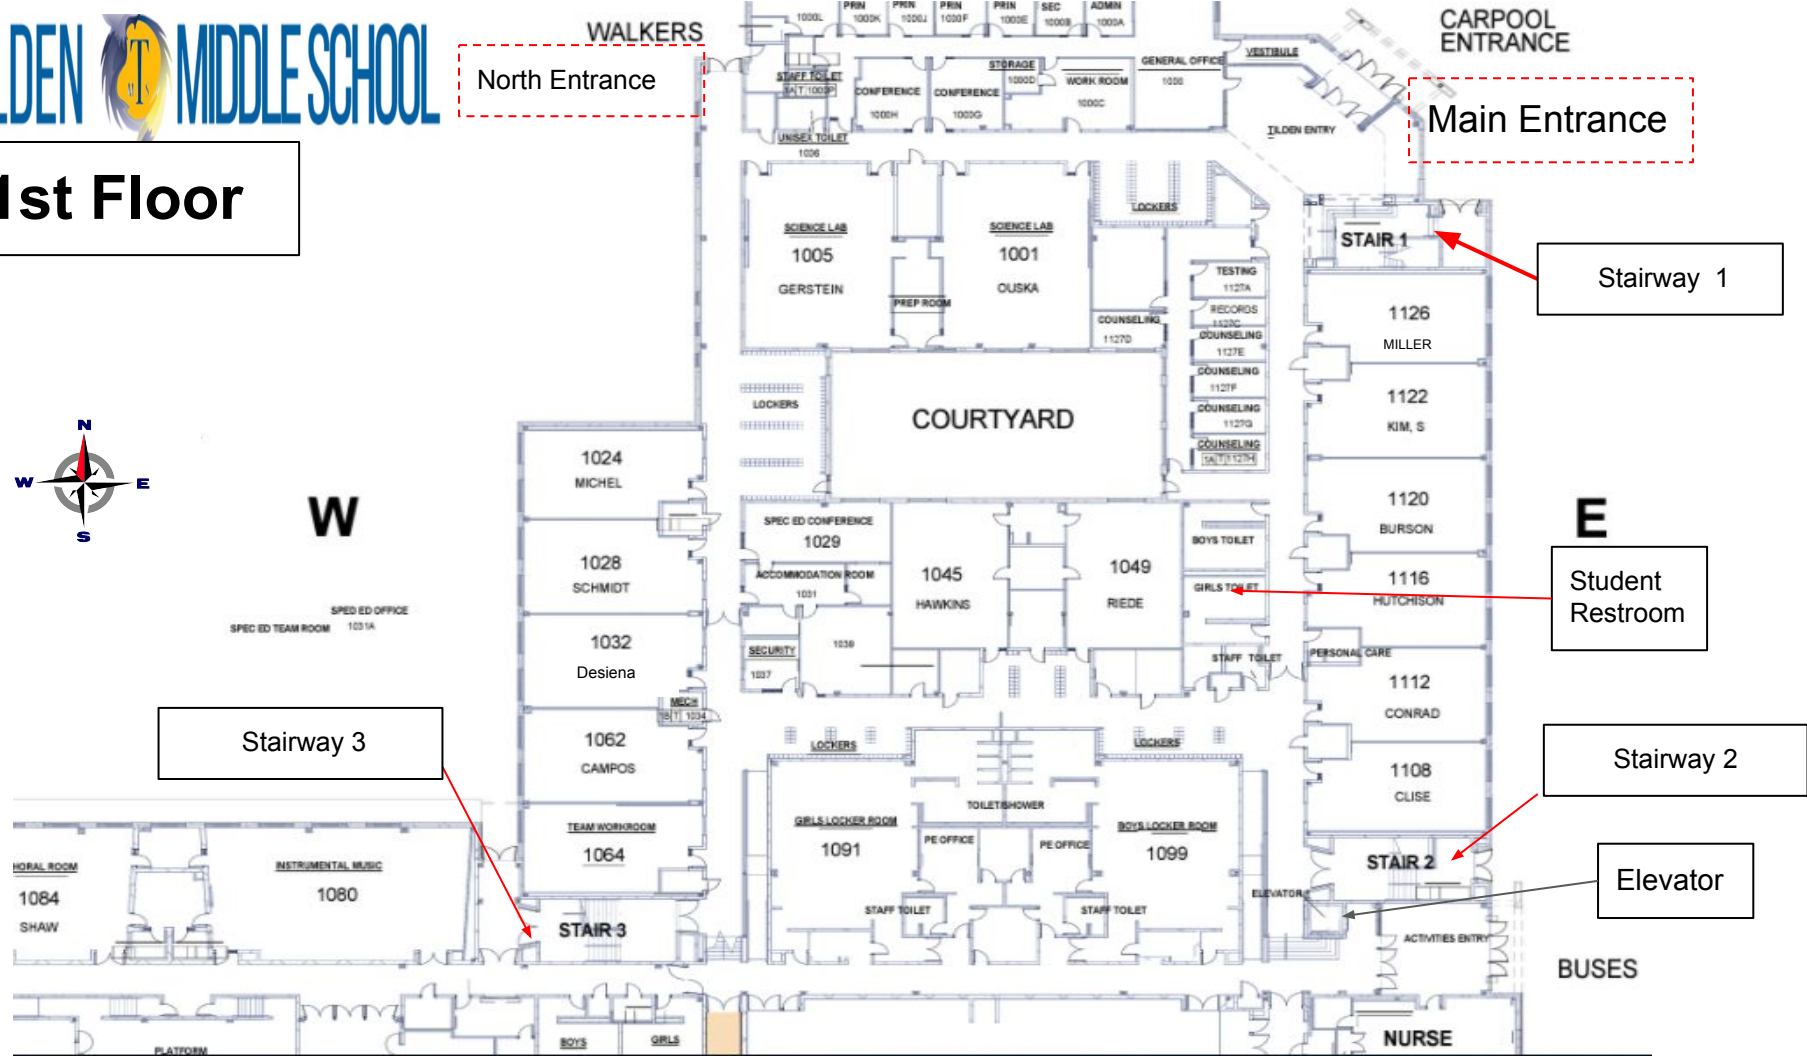

## 1st Floor

W

E

WALKERS  
North Entrance

CARPOOL ENTRANCE  
Main Entrance

Stairway 3

Stairway 1

Student Restroom

## 2nd Floor South

Traffic Direction

Down Only Stairway

## 3rd Floor

Traffic Direction →

W

E

Stairway 1

Student Restroom

Stairway 2

Elevator