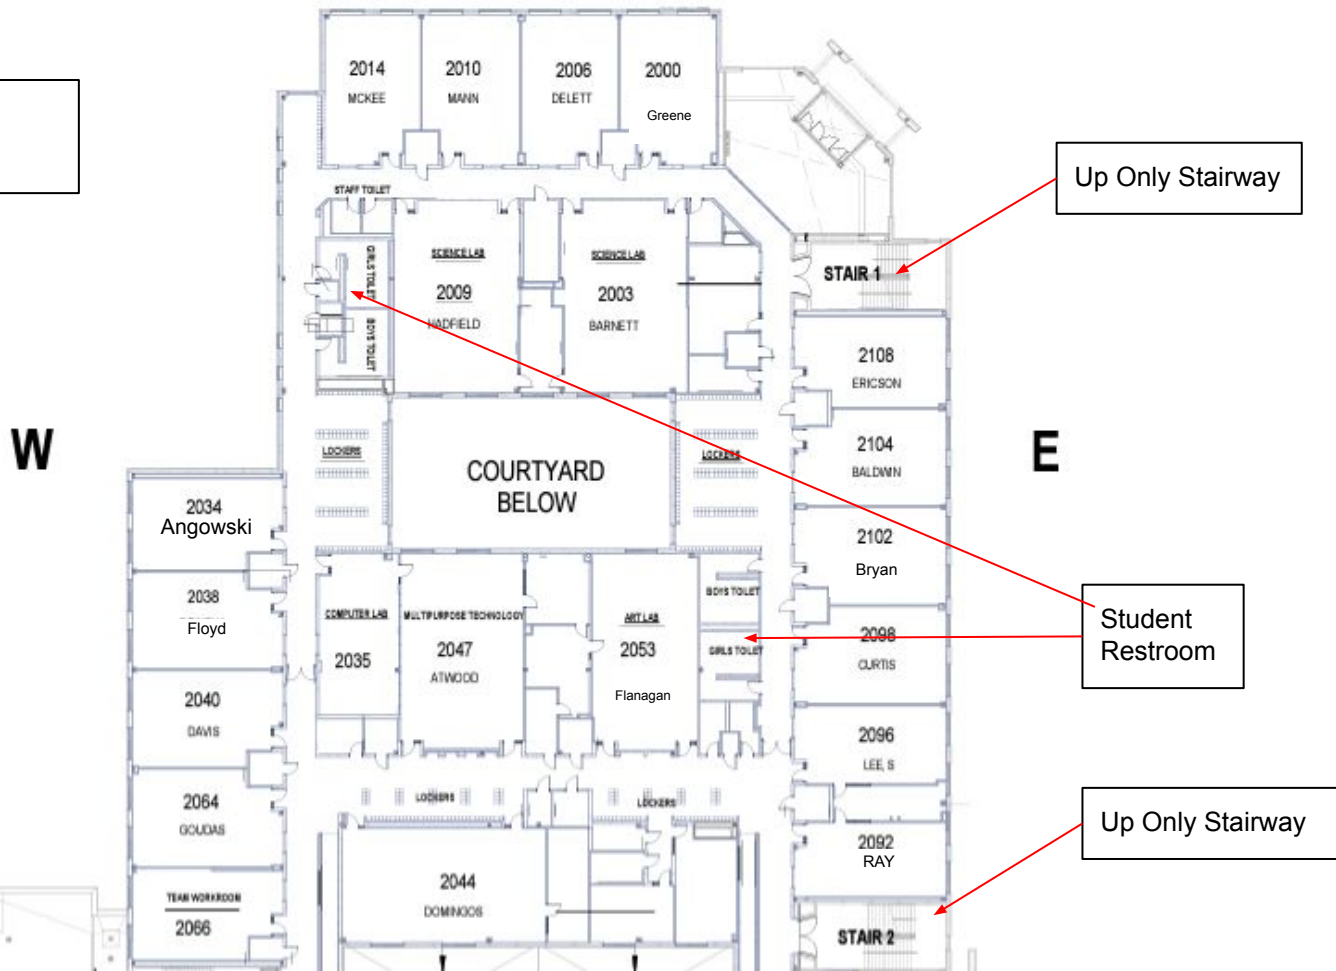

## 1st Floor

W

E

WALKERS  
North Entrance

CARPOOL ENTRANCE  
Main Entrance

Stairway 3

Stairway 1

Student Restroom

## 2nd Floor North

## 2nd Floor South

Traffic Direction

Down Only Stairway

## 3rd Floor

Traffic Direction →

W

E

Stairway 1

Student Restroom

Stairway 2

Elevator