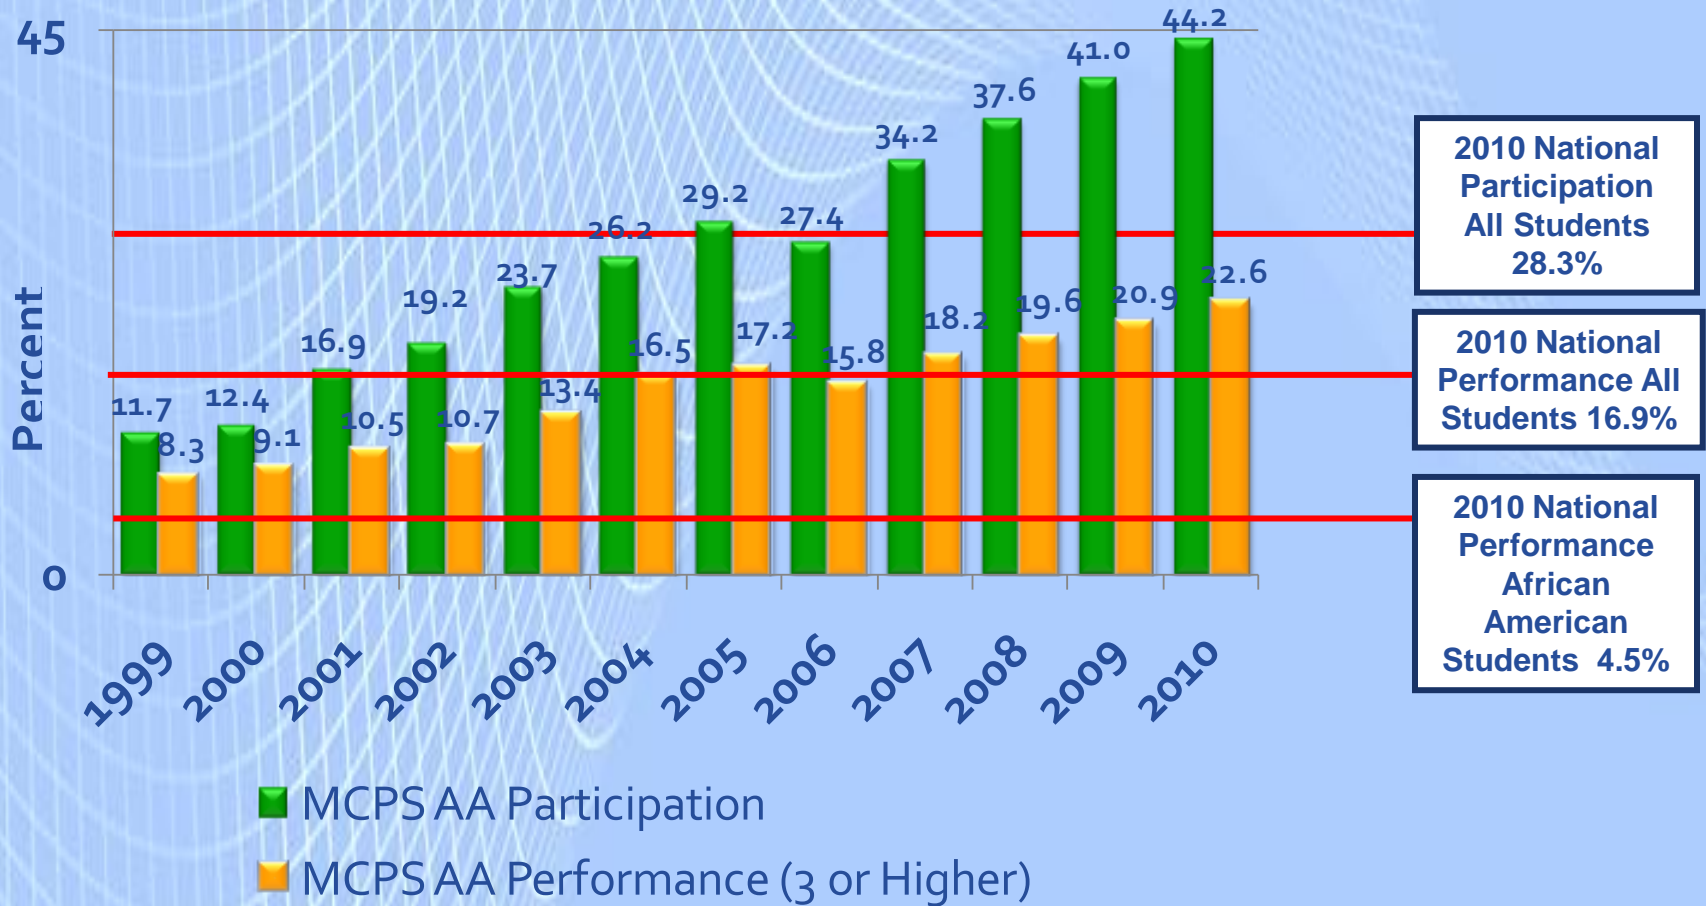

AP Participation and Performance

MCPS African American Graduates