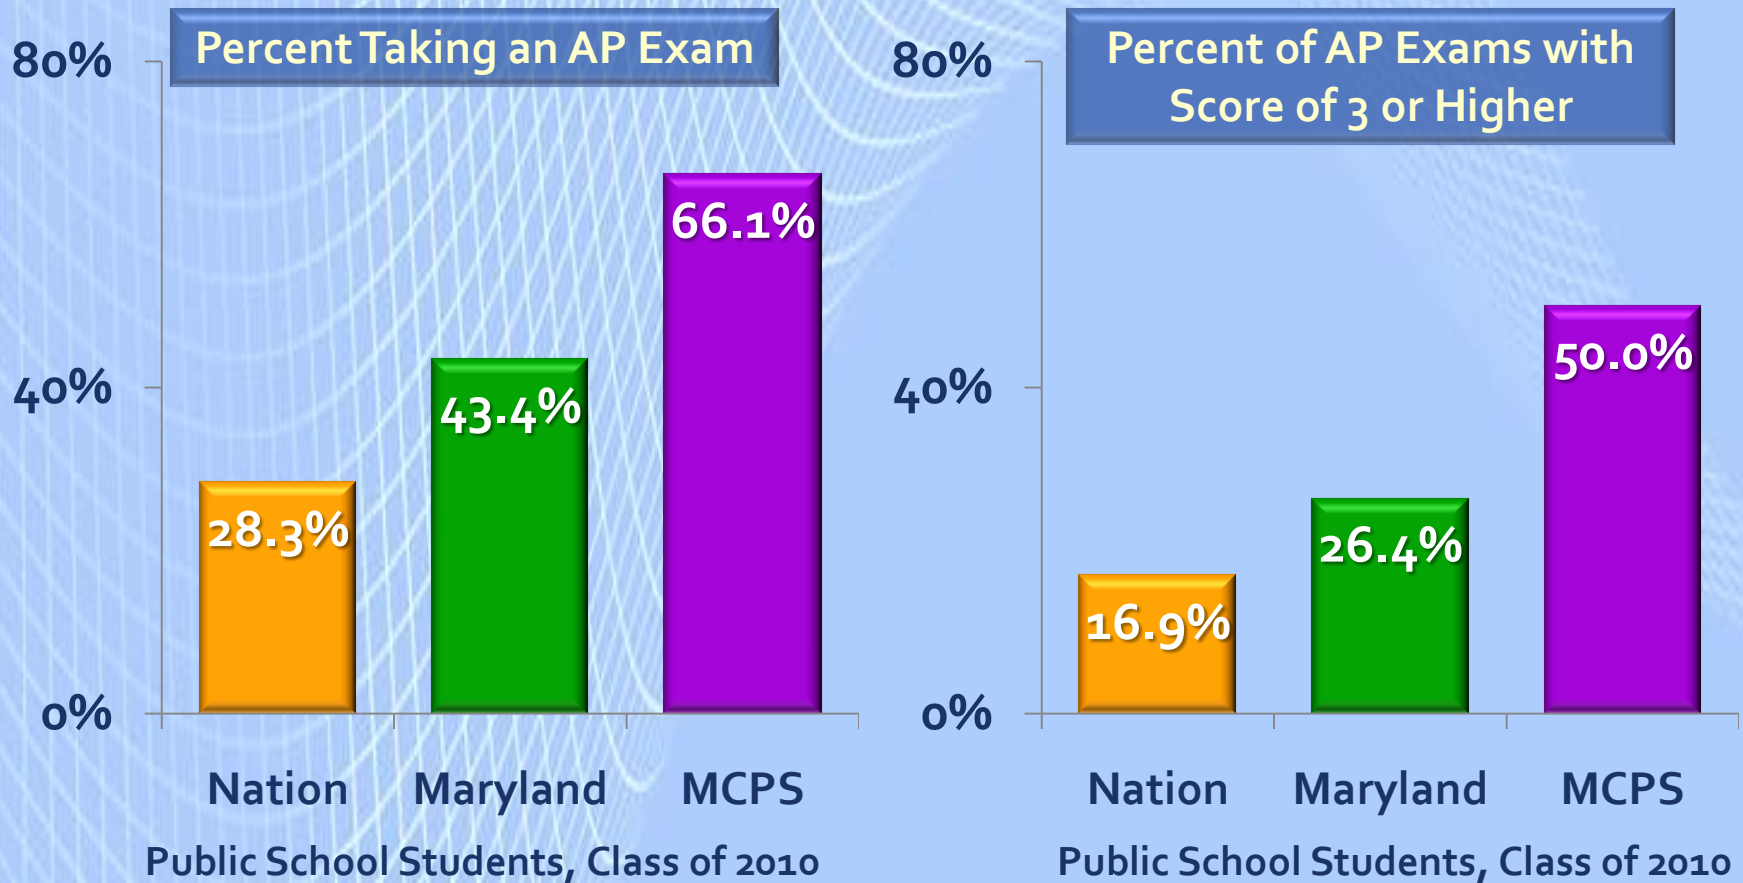

# ADVANCED PLACEMENT 2010

Deliberate Excellence

Montgomery County Public Schools  
Jerry D. Weast, Superintendent of Schools

# AP Participation and Performance

National, Maryland, and MCPS Class of 2010

# AP Participation and Performance