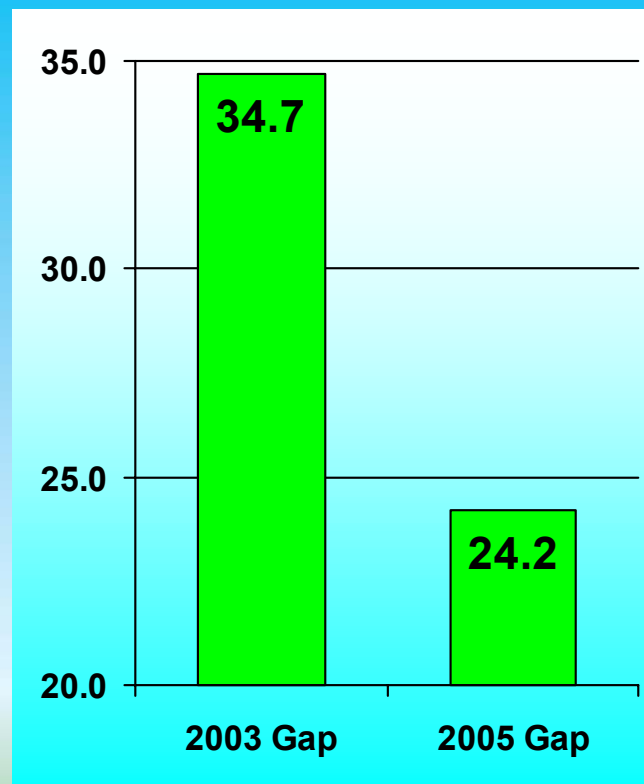

Percentage of Grade 3 MSA Reading scores at or above proficiency

Percentage point gap between African American and White student scores decreases 30%

Achievement Gap Shrinks

Grade 3 Hispanic and White Student Scores