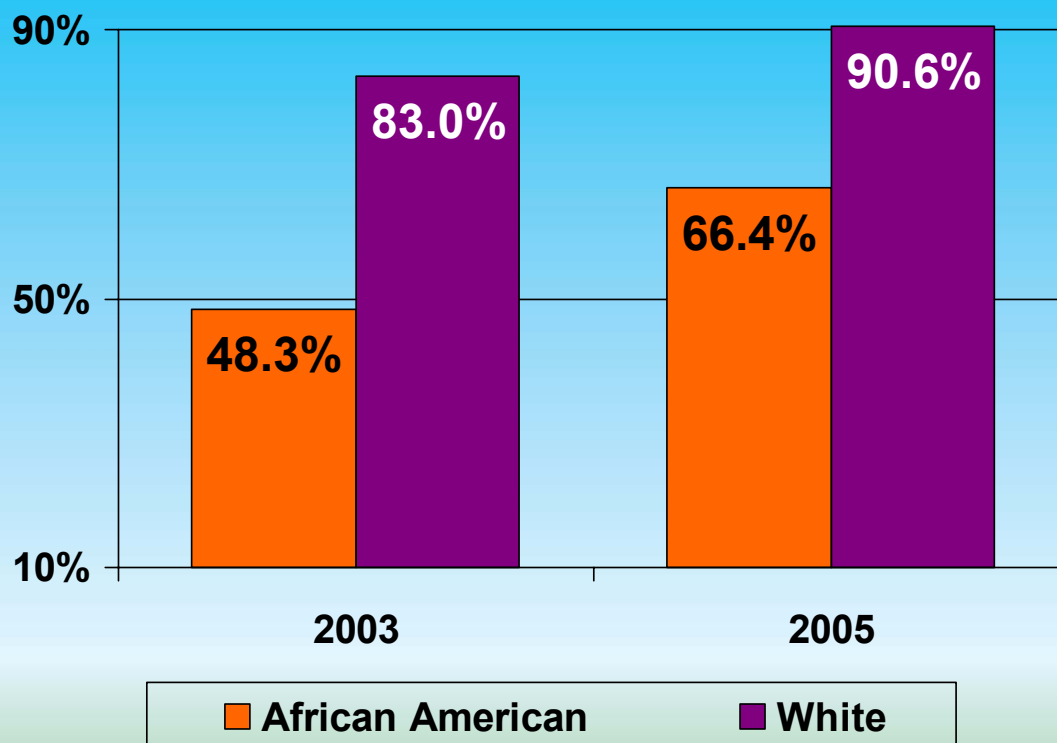

Percentage of Grade 3 MSA Reading scores at or above proficiency

Percentage point gap between African American and White student scores decreases 30%

Achievement Gap Shrinks

Grade 3 Hispanic and White Student Scores