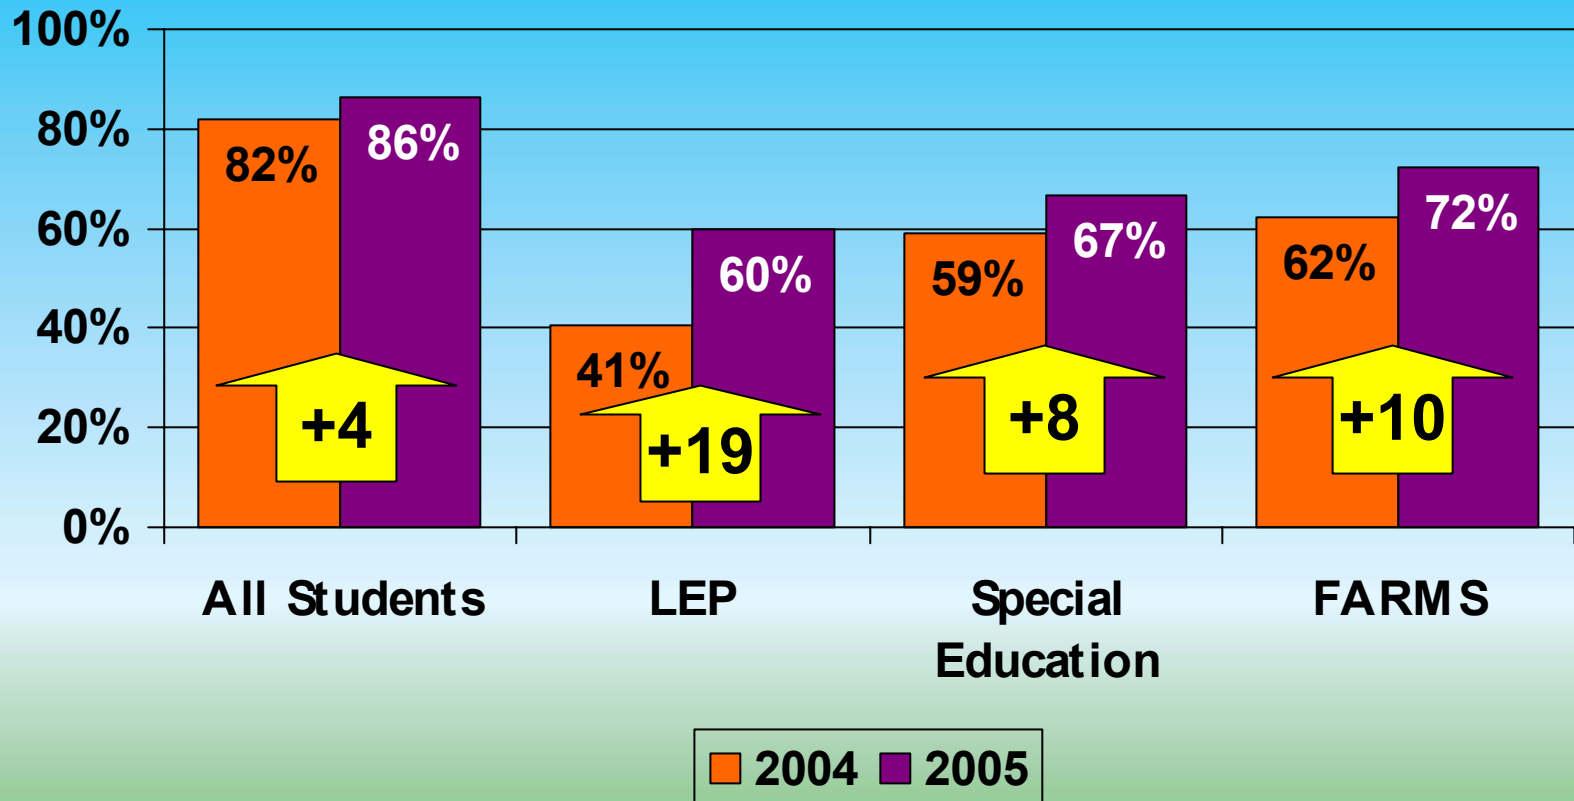

Percentage of students at or above proficiency on the 2005 Maryland School Assessment