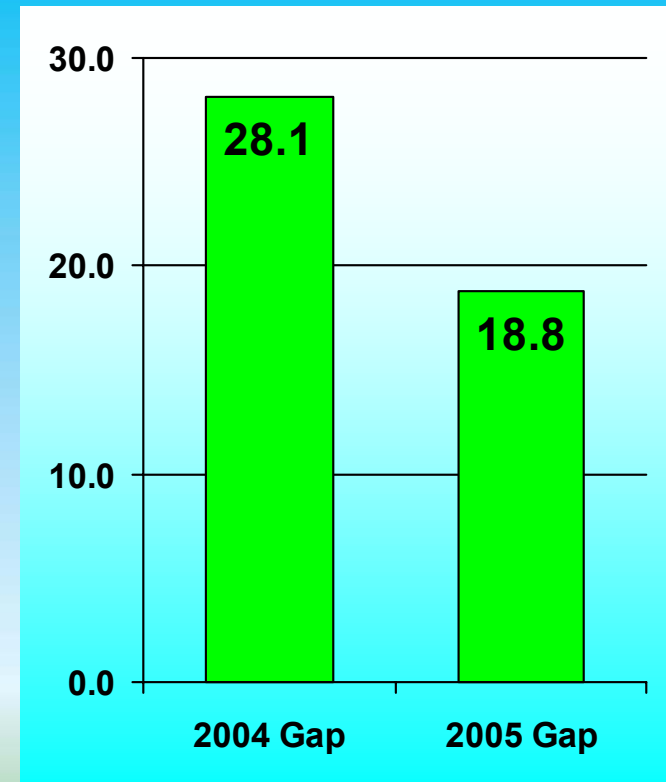

Percentage point gap between African American and White student scores decreases 26%

Achievement Gap Shrinks

Grade 4 Hispanic and White Student Scores

Percentage of Grade 4 MSA Reading scores at or above proficiency