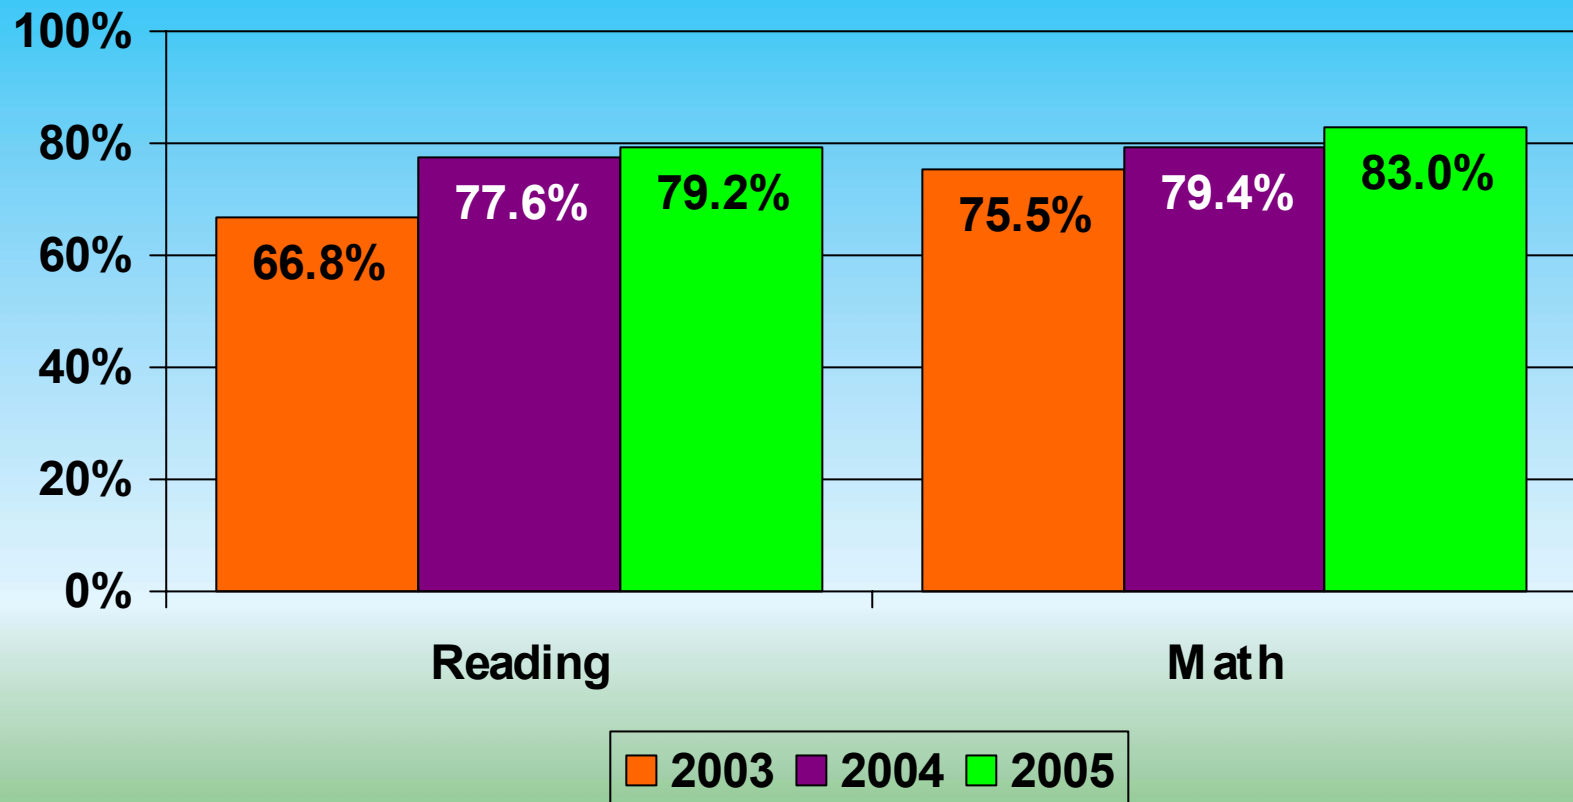

Third Grade MSA Scores

Percentage of students at or above proficiency on the 2005 Maryland School Assessment