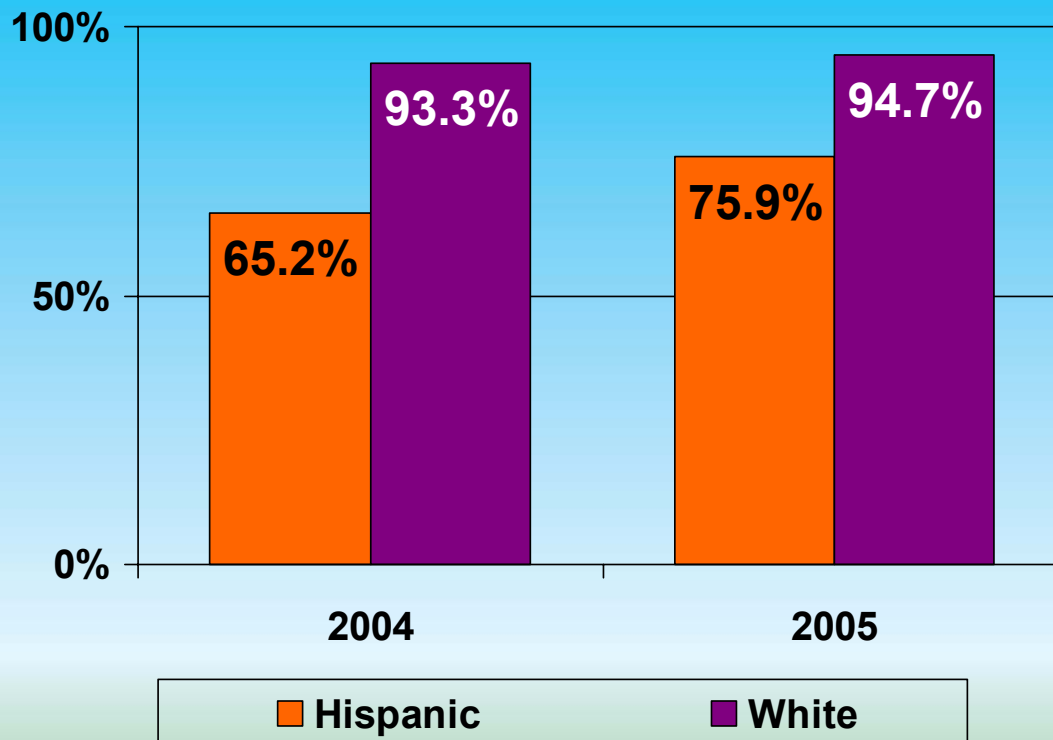

Percentage point gap between African American and White student scores decreases 26%

Achievement Gap Shrinks

Grade 4 Hispanic and White Student Scores

Percentage of Grade 4 MSA Reading scores at or above proficiency