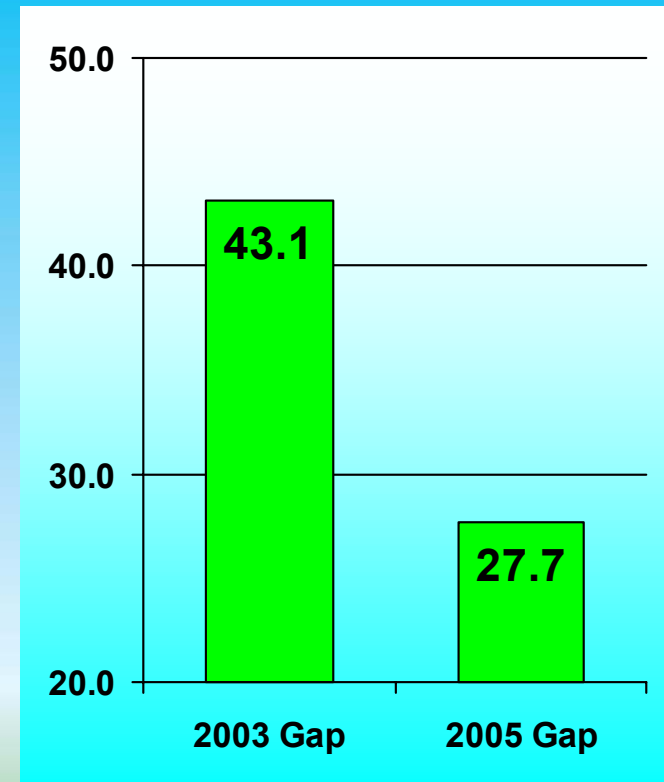

Percentage point gap between Hispanic and White student scores decreases 36%