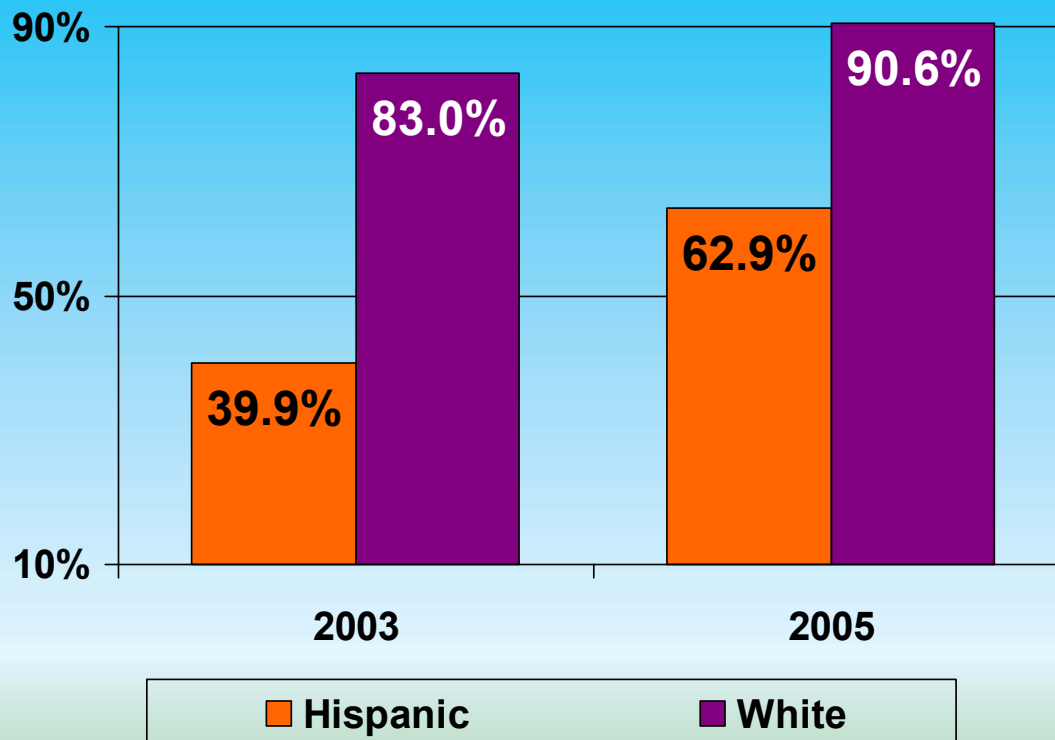

Percentage of Grade 3 MSA Reading scores at or above proficiency

Percentage point gap between African American and White student scores decreases 30%

Achievement Gap Shrinks

Grade 3 Hispanic and White Student Scores