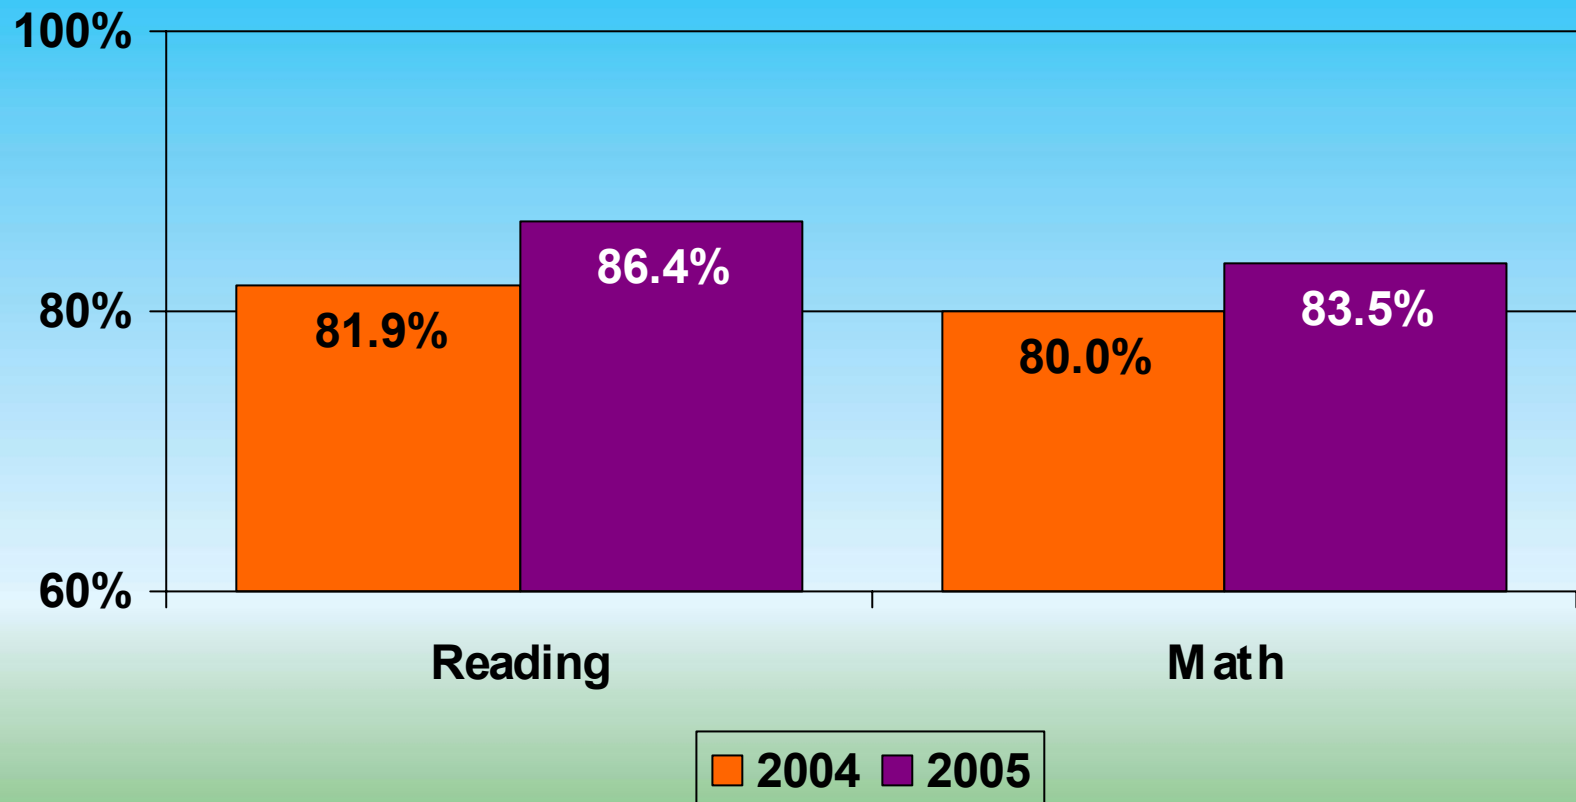

Fourth Grade MSA Scores

Percentage of students at or above proficiency on the 2005 Maryland School Assessment