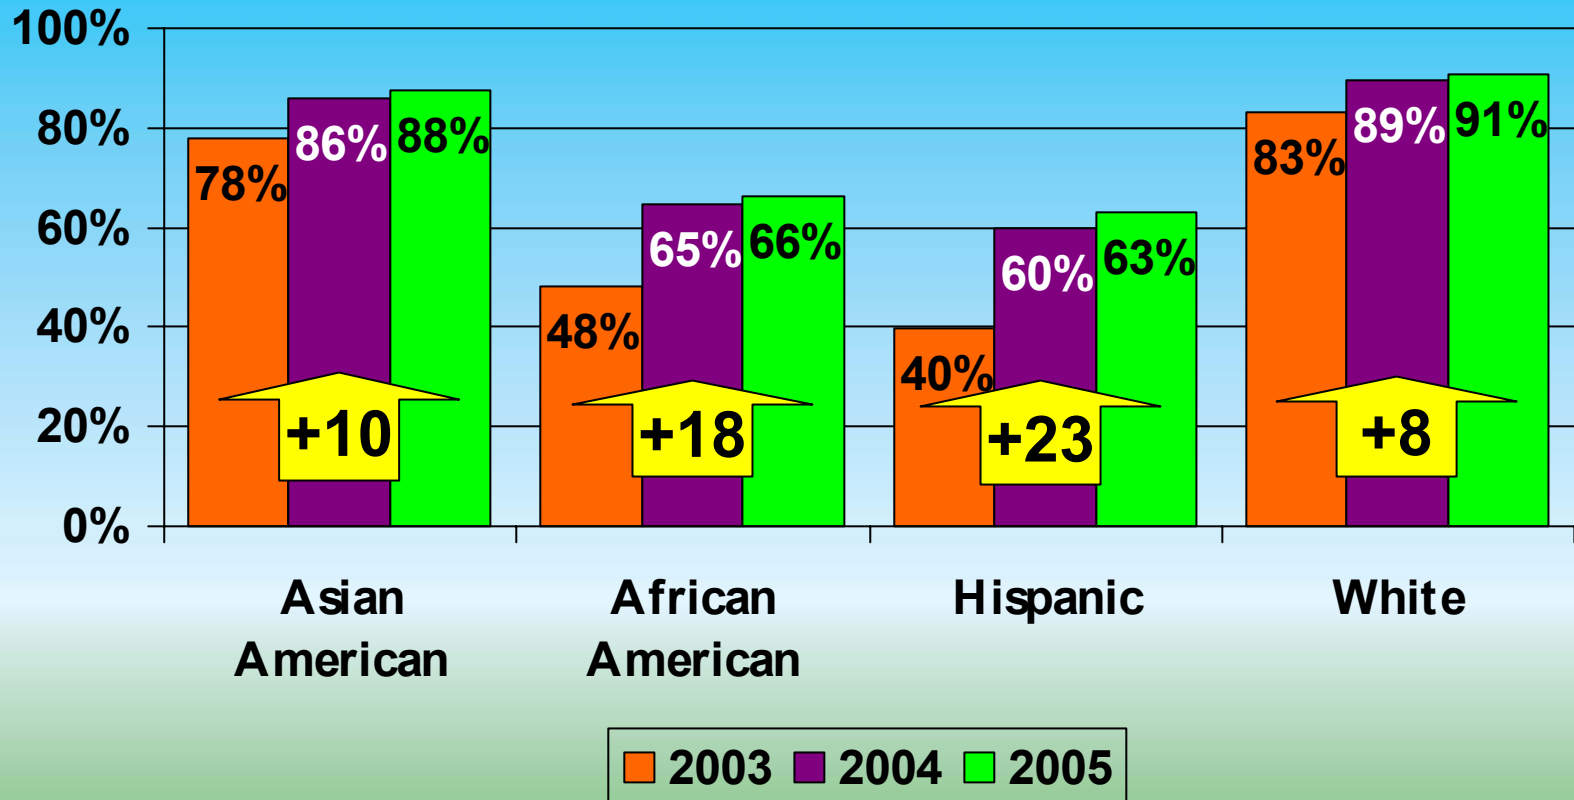

Percentage of students at or above proficiency on the 2005 Maryland School Assessment