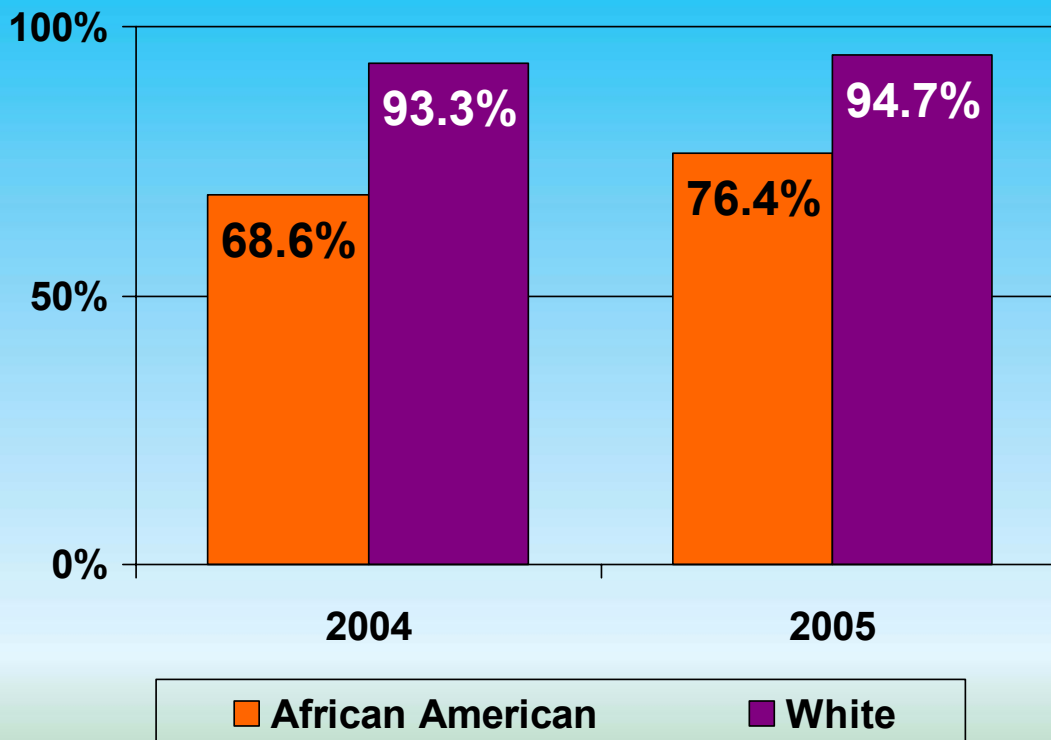

Percentage of Grade 4 MSA Reading scores at or above proficiency