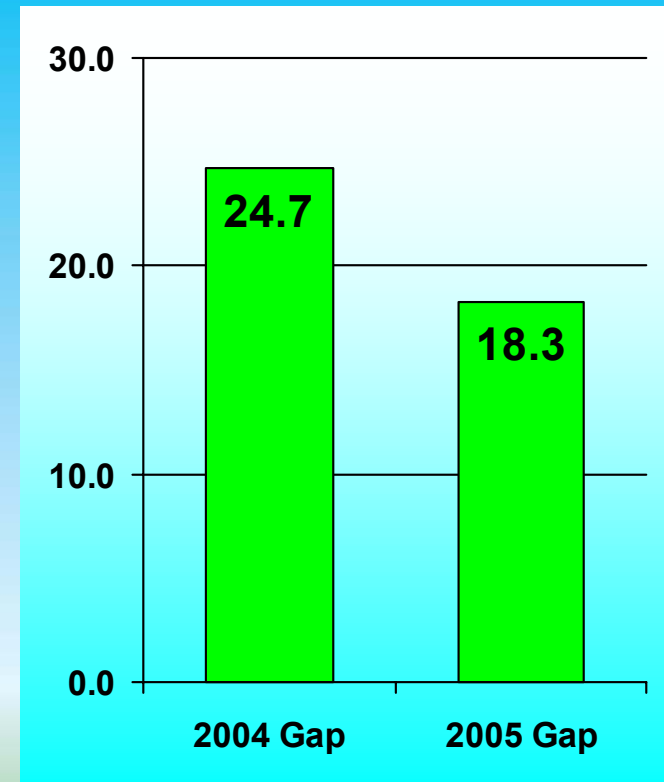

Percentage point gap between African American and White student scores decreases 26%

Achievement Gap Shrinks

Grade 4 Hispanic and White Student Scores

Percentage of Grade 4 MSA Reading scores at or above proficiency