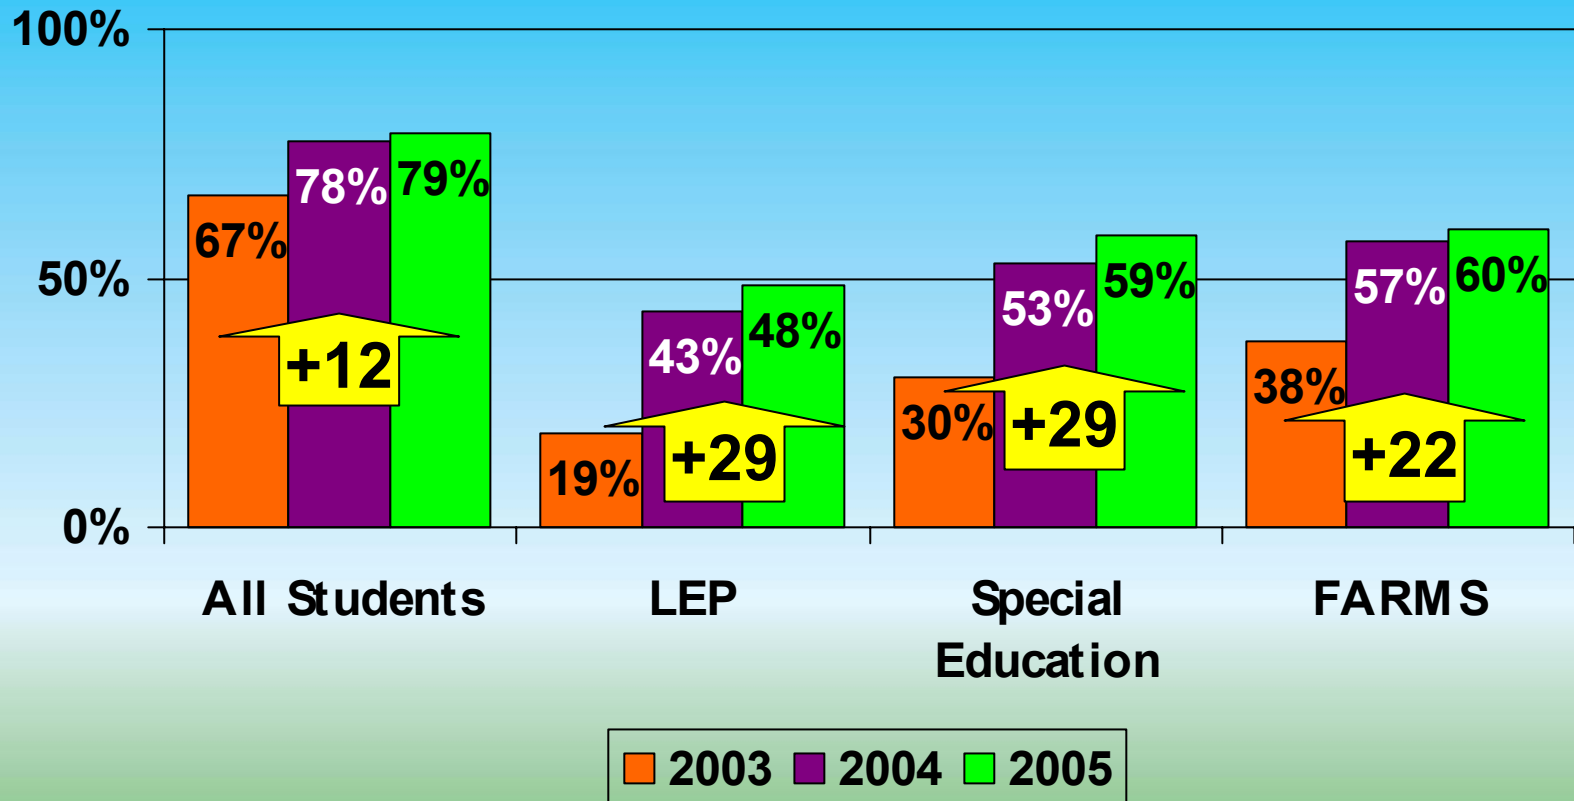

Percentage of students at or above proficiency on the 2005 Maryland School Assessment