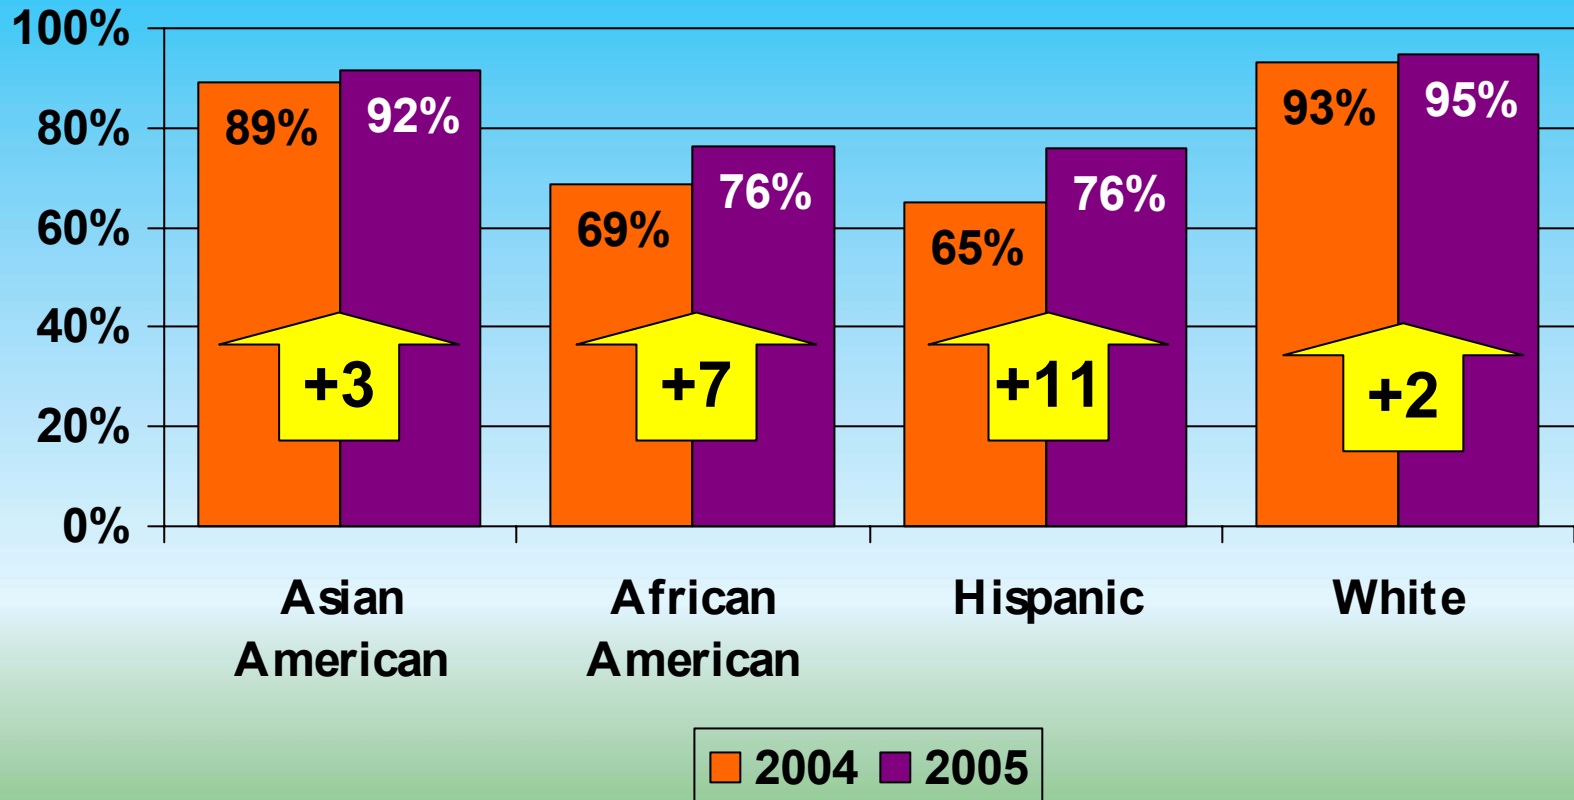

Percentage of students at or above proficiency on the 2005 Maryland School Assessment