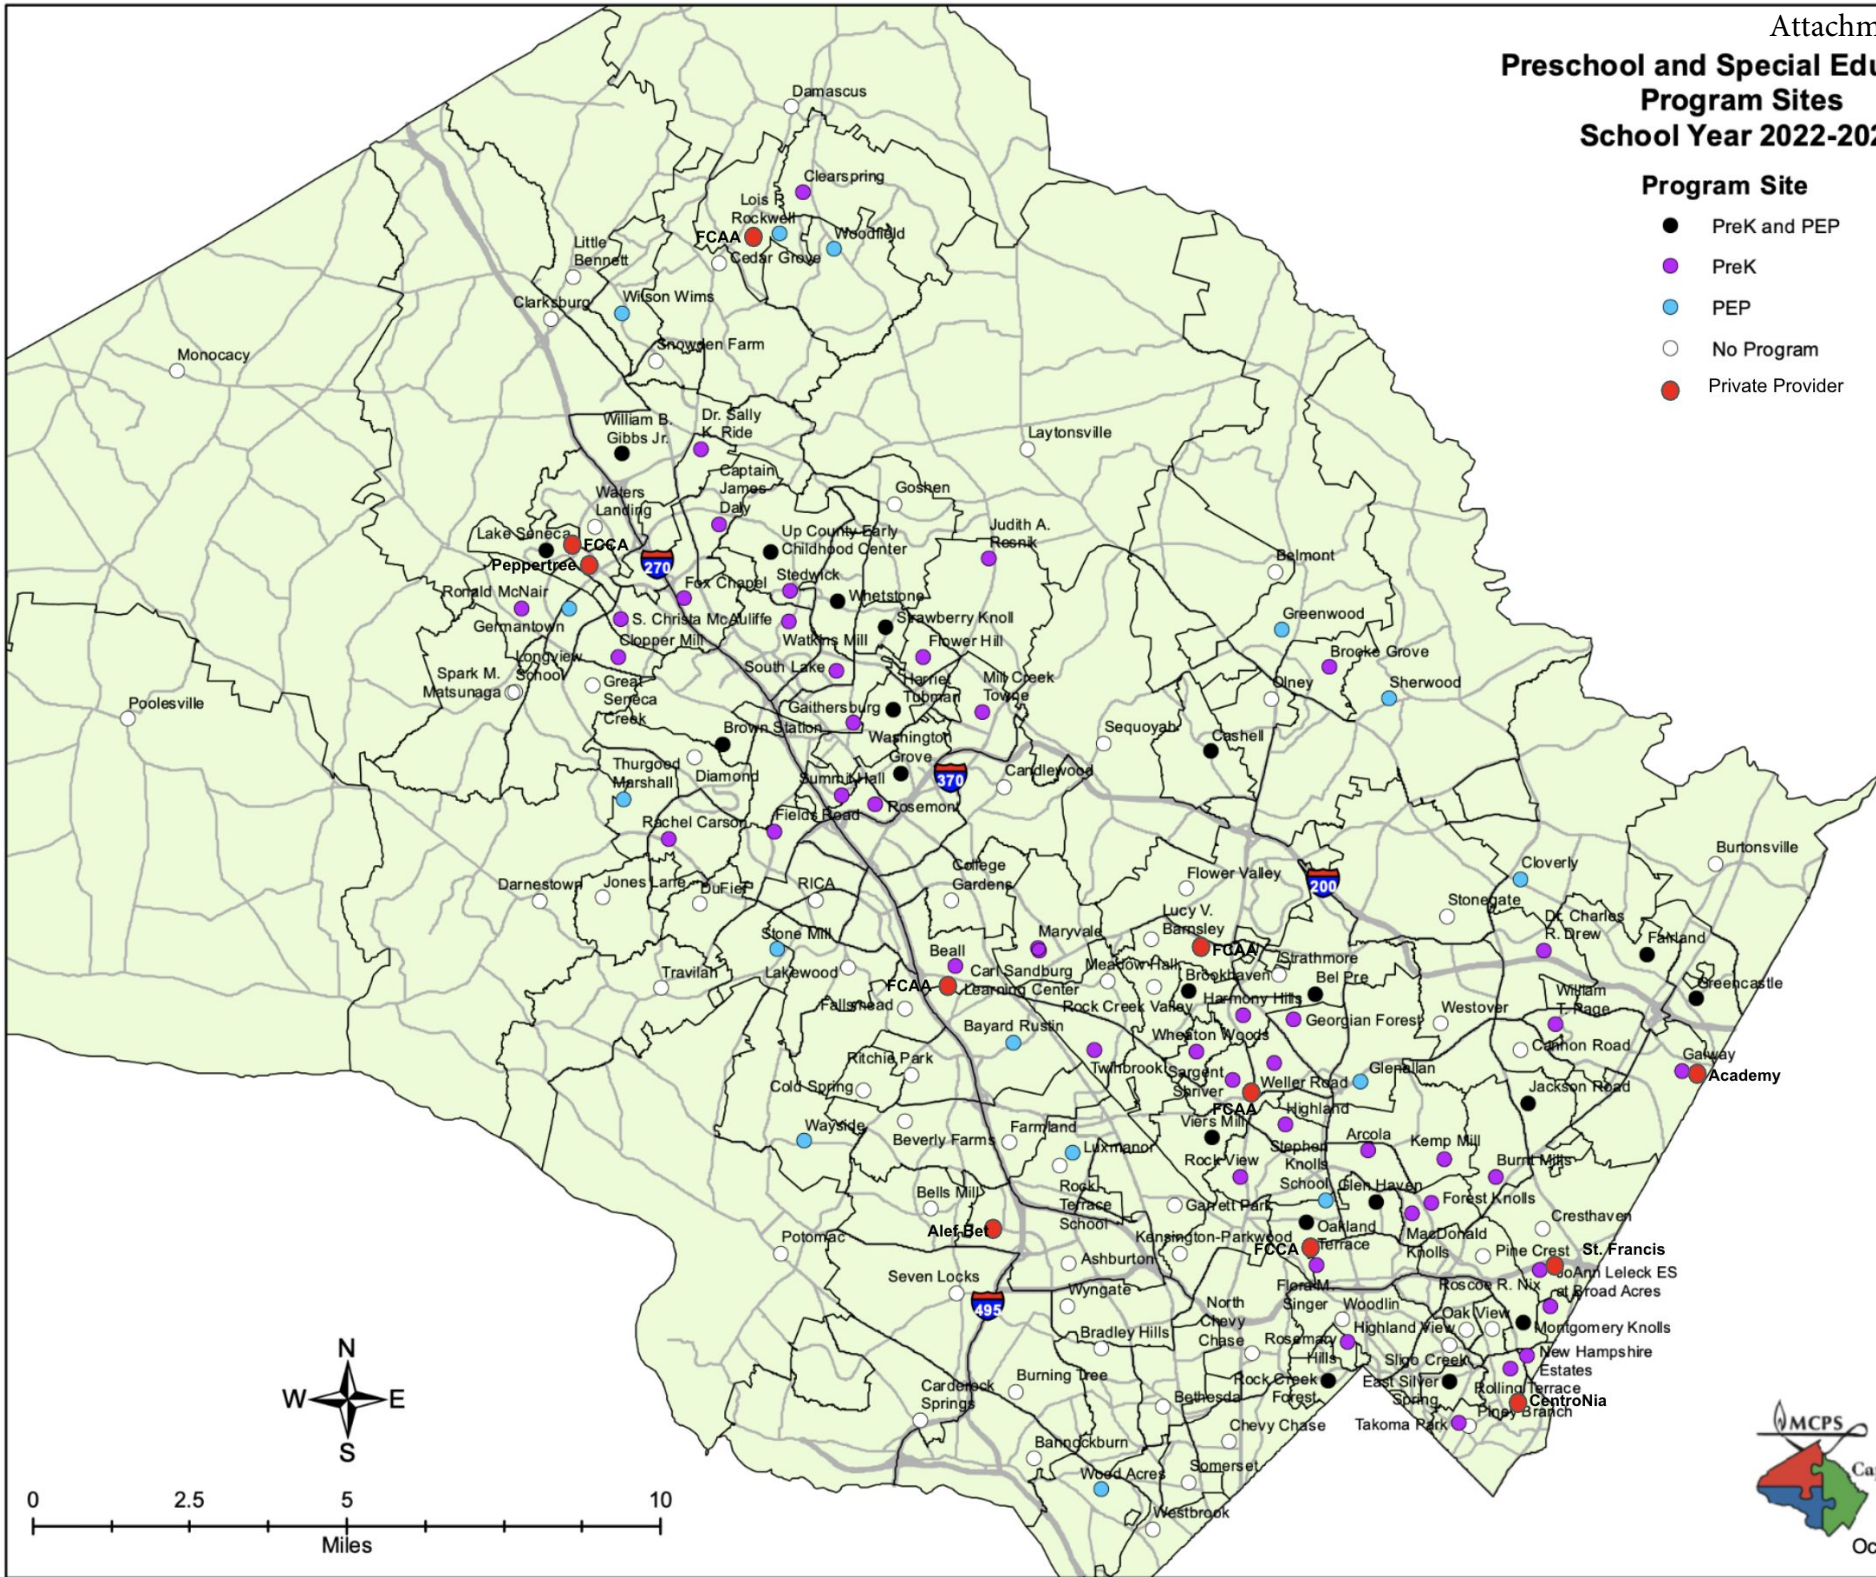

Preschool and Special Education Program Sites School Year 2022-2023

Program Site

- PreK and PEP
- PreK
- PEP
- No Program
- Private Provider