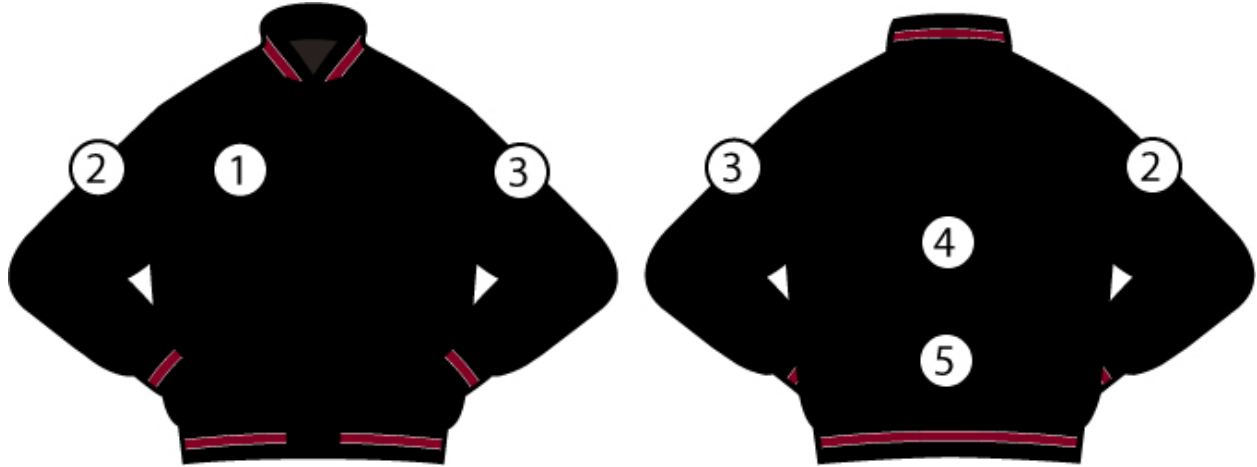

Order Letter Jackets Online with Neff

Visit: www.neffco.com/neffjacketshop

Enter Passcode: 067475

All jackets are black in the body and sleeve.

Sleeve Choices are:

- 1 – Wool or Vinyl – included in price
- 2 – Leather - \$50 additional

Lettering Options in white are:

- 1 – Script Lettering
- 2 – Full Block Lettering