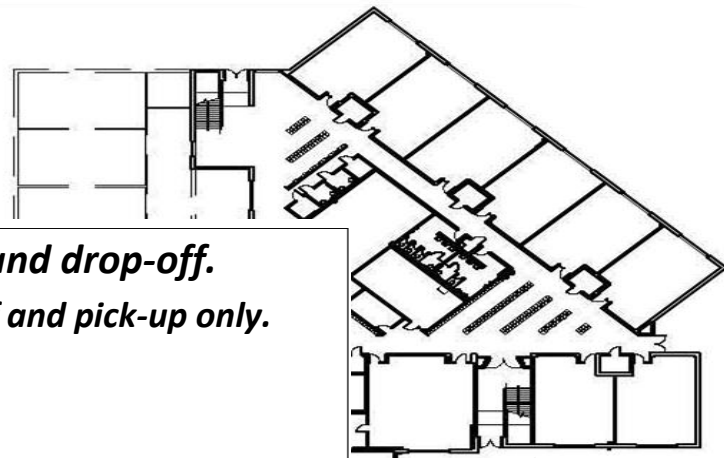

Cabin John Middle School - 2011

New procedures for am and pm student pick-up and drop-off.
The Gainsborough Road entrance is for student drop-off and pick-up only.
The Bells Mill Road entrance is for school buses Only!

Thank you for your attention to this matter.

Student Entrance

Student Entrance

Student Entrance

Main Office

Lobby

1400 - Cafeteria

Parent Drop-off and pick-up lanes