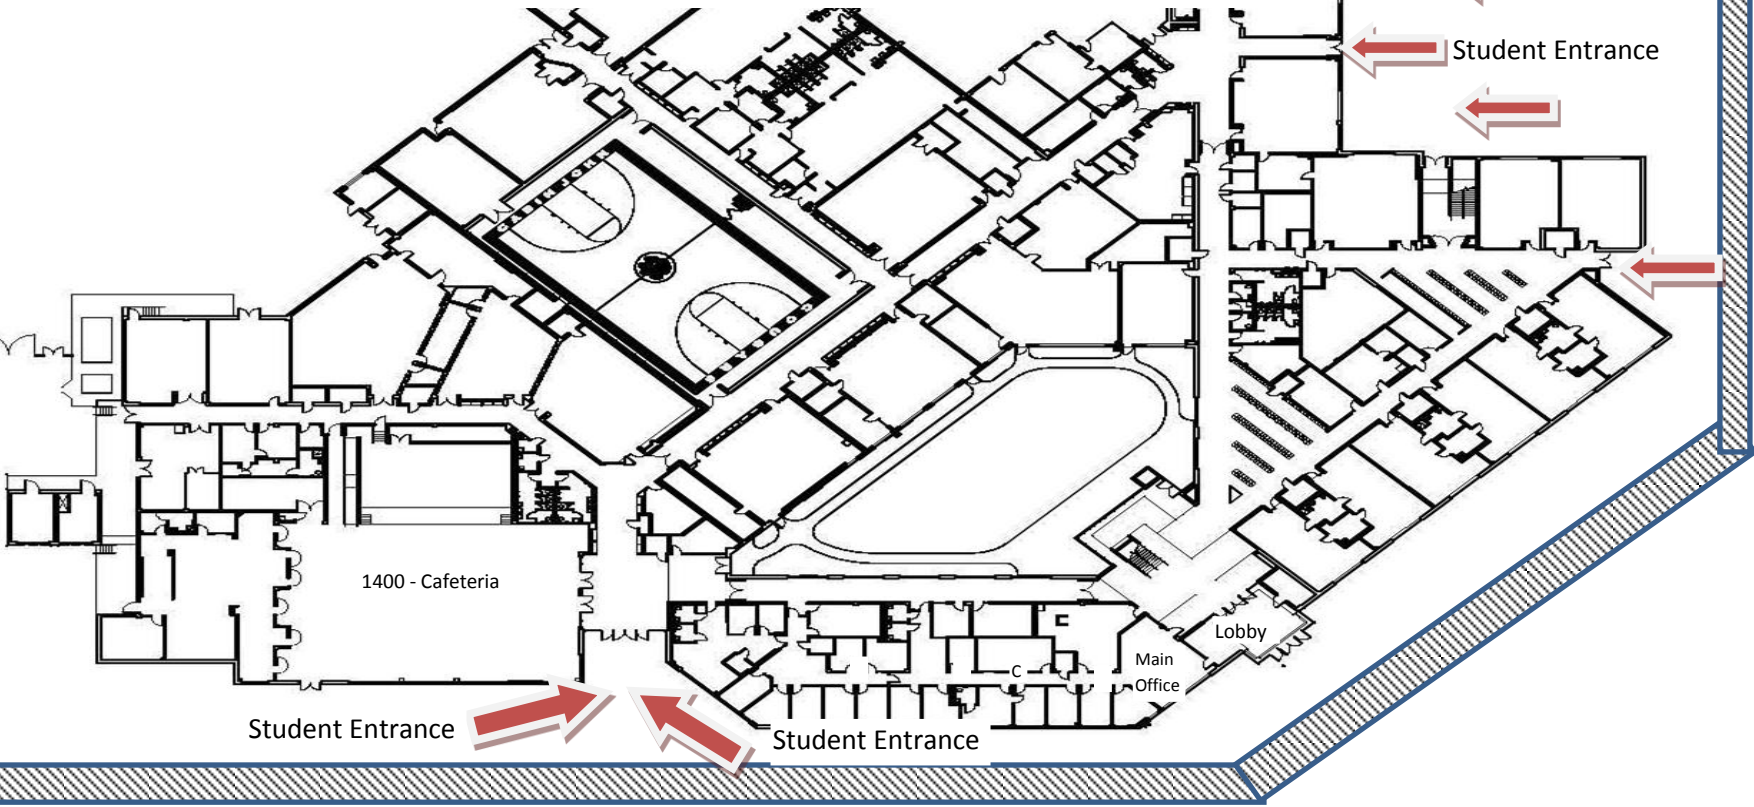

Cabin John Middle School - 2011

New procedures for am and pm student pick-up and drop-off.
The Gainsborough Road entrance is for student drop-off and pick-up only.
The Bells Mill Road entrance is for school buses Only!

Thank you for your attention to this matter.

Student Entrance

Student Entrance

Student Entrance

Main Office

Lobby

1400 - Cafeteria

Parent Drop-off and pick-up lanes

Staff and Visitor Parking - Entrance from Gainsborough Road.

***Bus
Lanes
Only!***

The
Entrance
from
Bells Mill
Road is
for
Buses
Only!