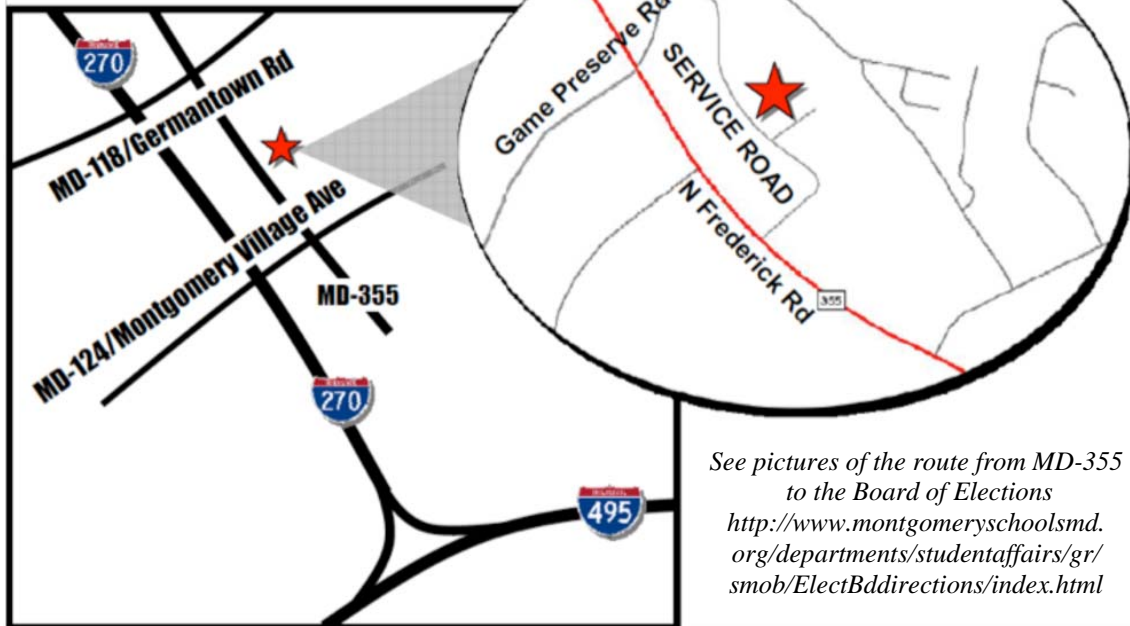

# Directions to the Board of Elections

Board of Elections  
18753-210 North Frederick Avenue  
Gaithersburg, MD 20879

## From the South:

- Proceed North on I-270 to MD-124/Montgomery Village Avenue exit
- At the traffic light, turn North (left) on MD-355 (North Frederick Road)
- Turn right on Game Preserve Road
- Take the first right (this is an unnamed service road)
- At the top of the hill, the Board of Elections is the fourth building on the left – a red brick building (you will pass the side of the building with the Board of Elections sign). Turn left into the parking lot
- The Board of Elections is at the end of the building #210

## From the North:

- Proceed South on MD-355 (North Frederick Road)
- Turn left on Game Preserve Road
- Take the first right (this is an unnamed service road)
- At the top of the hill, the Board of Elections is the fourth building on the left – a red brick building (you will pass the side of the building with the Board of Elections sign). Turn left into the parking lot
- The Board of Elections is at the end of the building #210