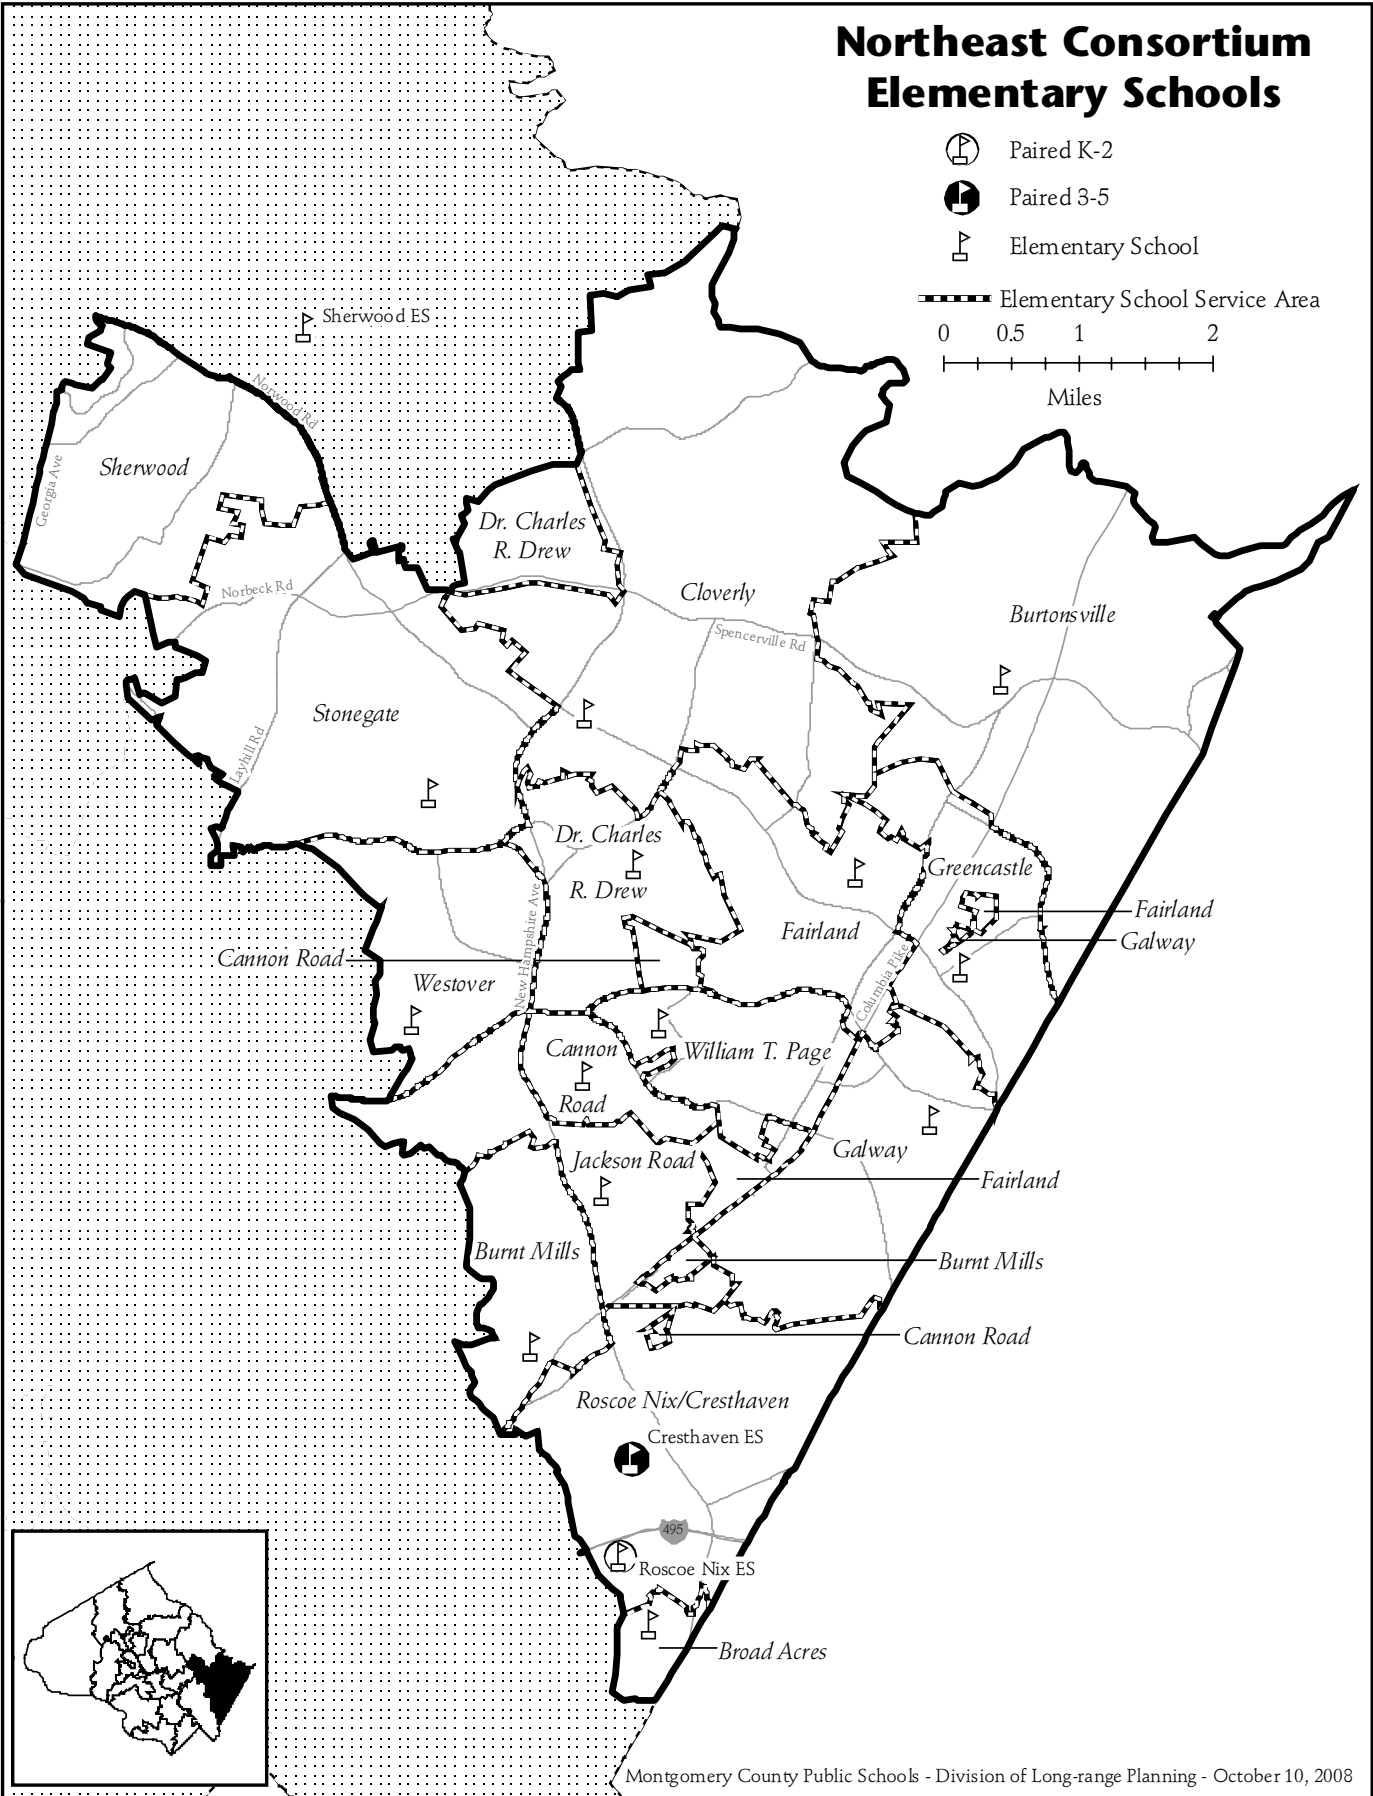

# Northeast Consortium Elementary Schools

-  Paired K-2
-  Paired 3-5
-  Elementary School

# Northeast Consortium Secondary Schools

-  Middle School
-  High School

-  Middle School Service Area
-  James Blake HS Base Area
-  Paint Branch HS Base Area
-  Springbrook HS Base Area