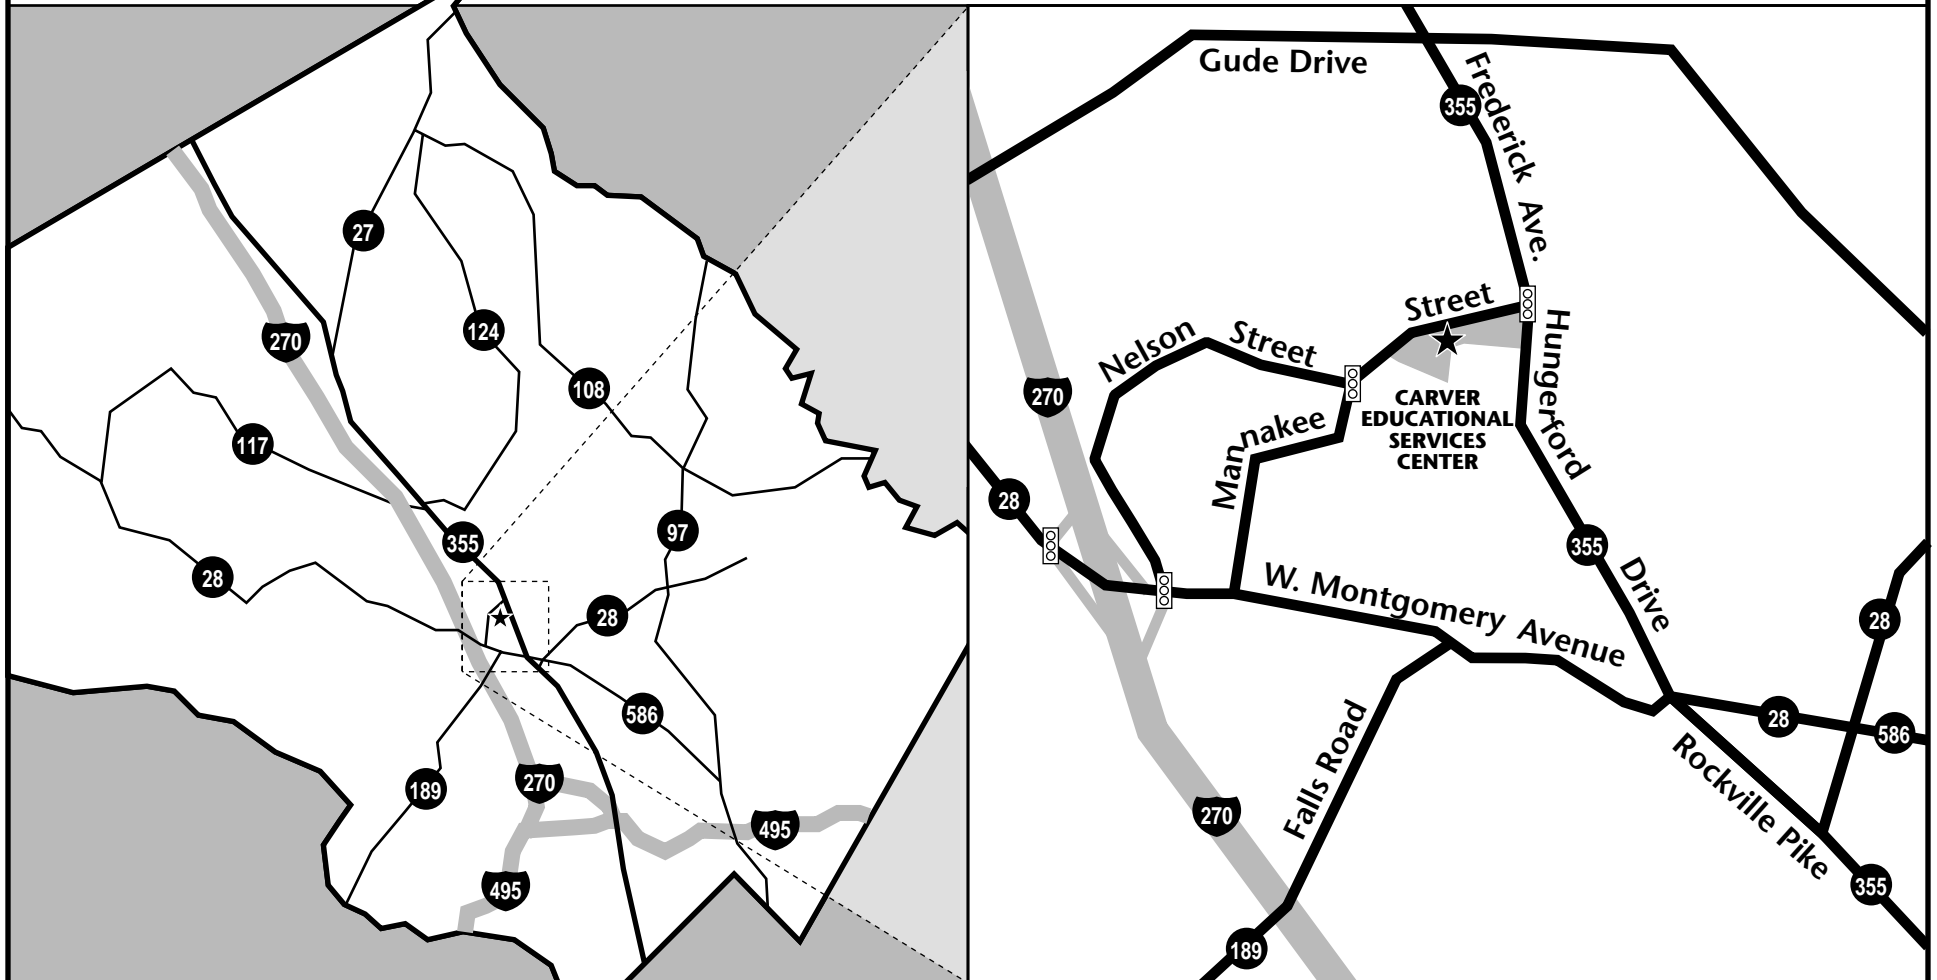

Montgomery County Public Schools • Carver Educational Services Center

Offices of the Board of Education of Montgomery County • Central Administrative Offices
850 Hungerford Drive • Rockville, Maryland 20850

From the Capital Beltway (Route 495) and Route 270 Northbound: Take Interstate 270 north, toward Rockville and Frederick. Proceed to Exit 6A, Maryland 28 East (W. Montgomery Avenue). Follow the sign on the exit ramp to Nelson Street/Montgomery College (go straight at the traffic signal at the end of the ramp). Follow Nelson Street 1.2 miles to the first traffic light, at Mannakee Street. Turn left onto Mannakee Street. Proceed for 1/10 mile to the Carver Educational Services Center on the **right**.

From Route 270 Southbound: Proceed to Exit 6, Maryland 28 (W. Montgomery Avenue), and follow the signs toward 6A–Rockville Town Center. Turn left onto Nelson Street at the first traffic light. Follow Nelson Street 1.2 miles to the first traffic light, at Mannakee Street. Turn left onto Mannakee Street. Proceed for 1/10 mile to the Carver Educational Services Center on the **right**.

From Route 355 (Rockville Pike/Hungerford Dr./Frederick Ave.): Turn west onto Mannakee Street. Proceed to the Carver Educational Services Center on the **left**.