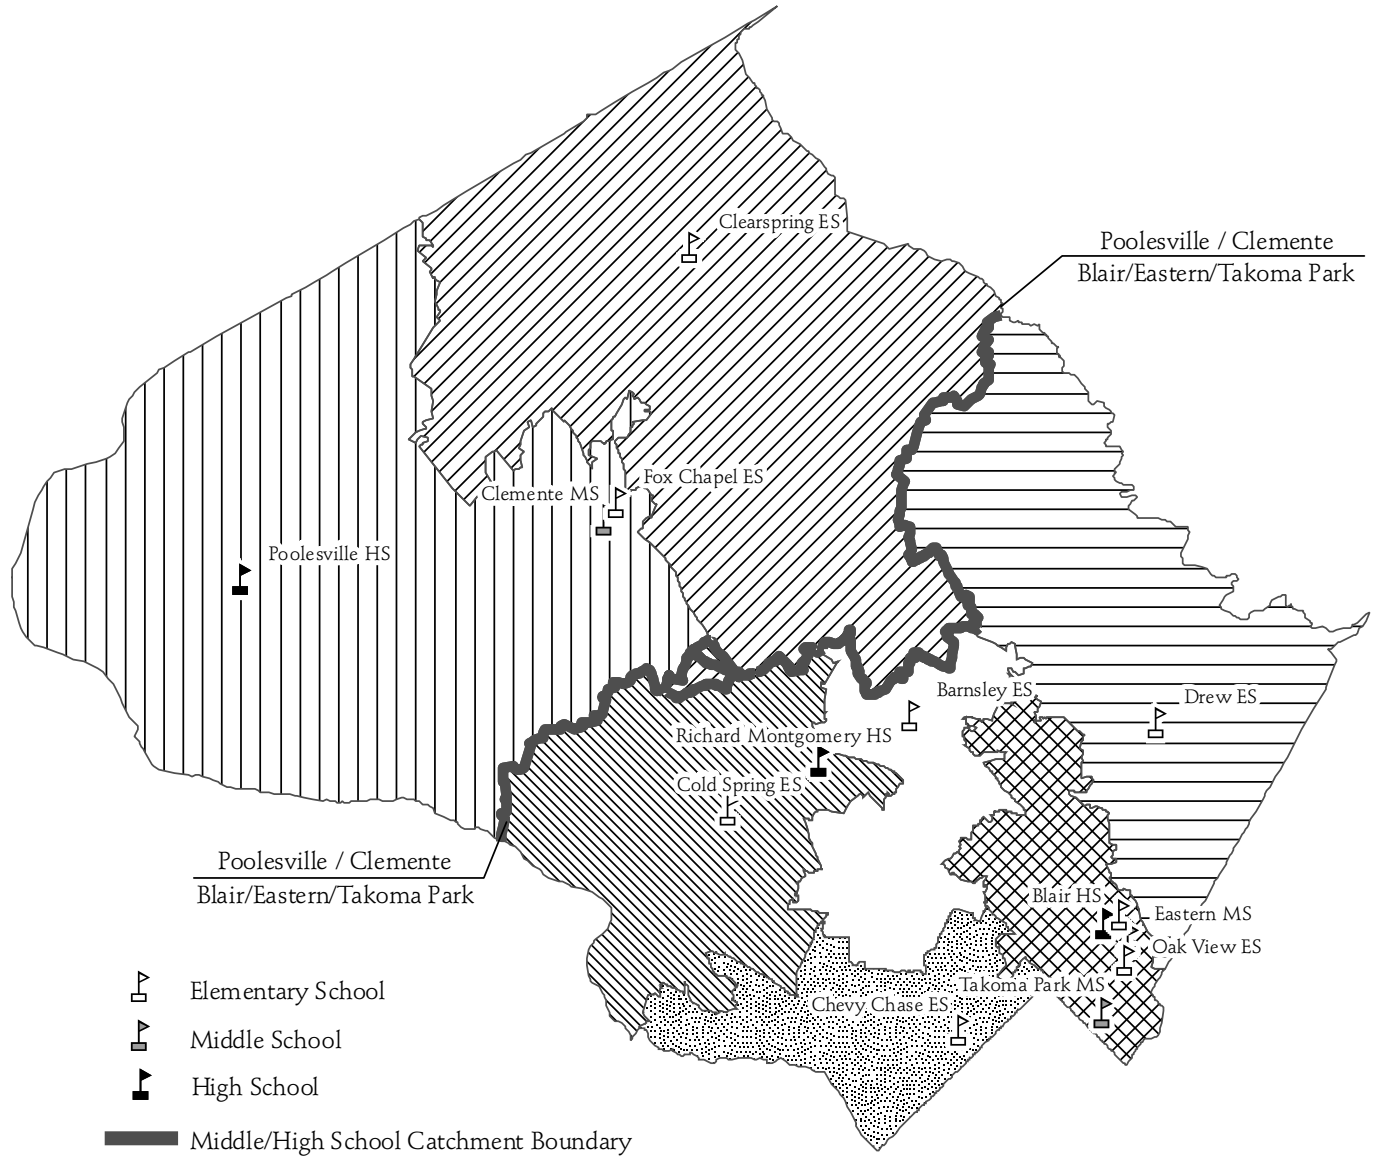

## French Immersion Catchment Areas

- Cluster
- Maryvale French Immersion Catchment Area
- ▨ Sligo Creek French Immersion Catchment Area

# Highly Gifted and Secondary Magnet Areas/Schools

- Elementary School
- Middle School
- High School
- Middle/High School Catchment Boundary
- Barnsley GT Center
- Chevy Chase GT Center
- Clearspring GT Center
- Cold Spring GT Center
- Drew GT Center
- Fox Chapel GT Center
- Pine Crest GT Center