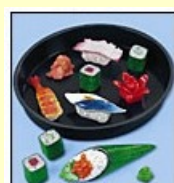

Item: Japanese Food Set
Whs #: 0831318
Price: $12.41