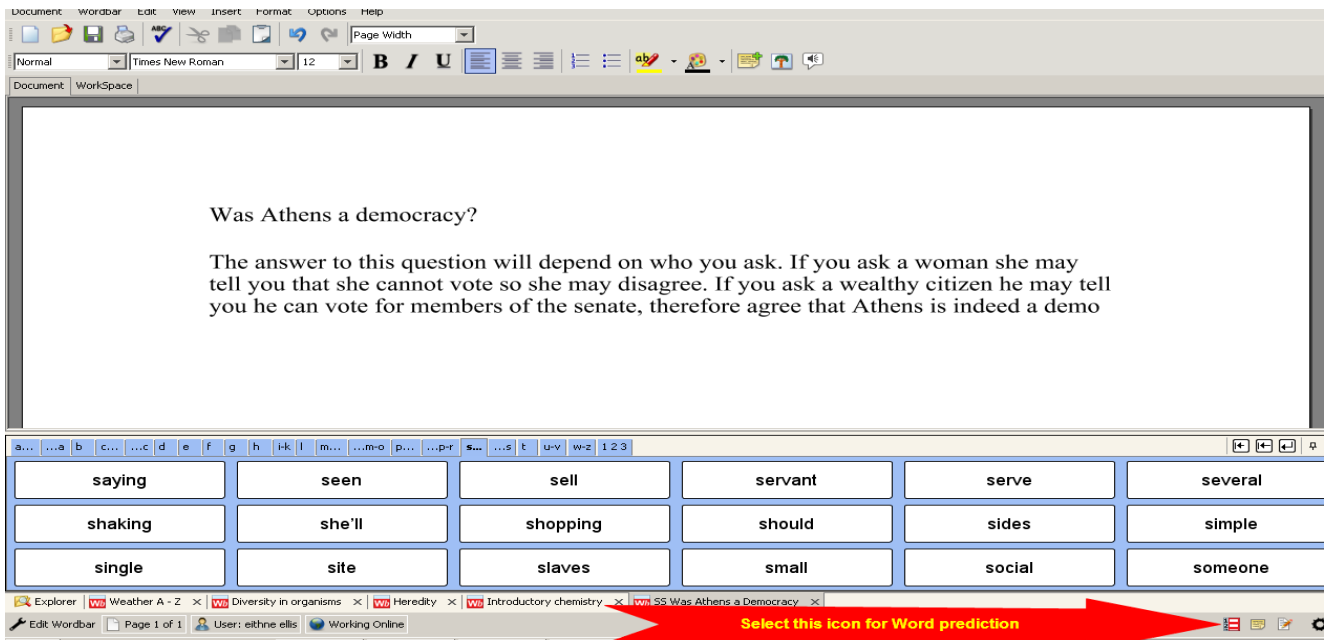

AT Quick Guide

Word Prediction

Turn on word prediction with the button in the bottom toolbar.

The word prediction bar will appear on the right of your writing screen.

If the student cannot decode the words in the prediction bar they can right-click to hear the word read then left-click to add the word to the document.